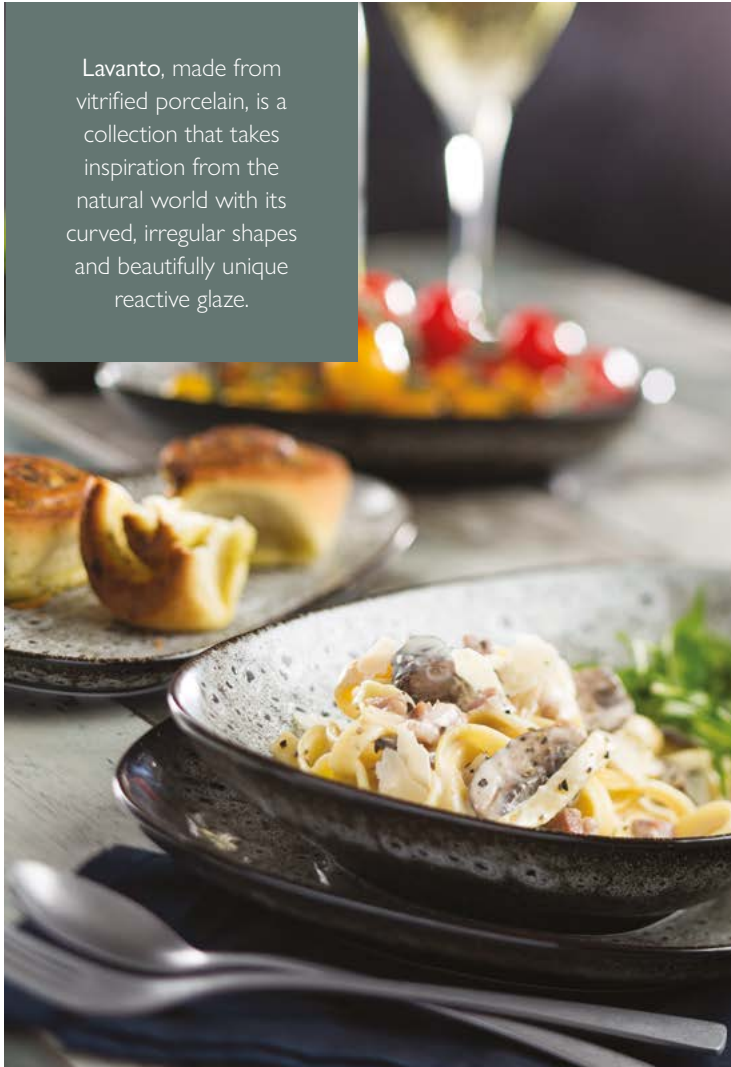

# LAVANTO Vitrified Porcelain

Lavanto, made from vitrified porcelain, is a collection that takes inspiration from the natural world with its curved, irregular shapes and beautifully unique reactive glaze.