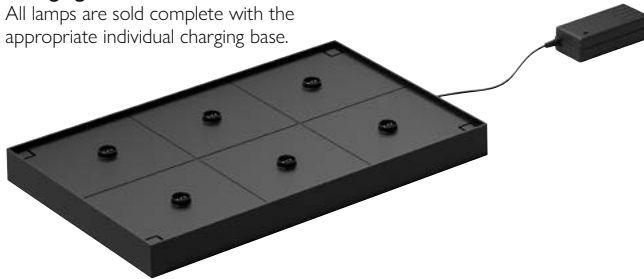

Charging Base

All lamps are sold complete with the appropriate individual charging base.