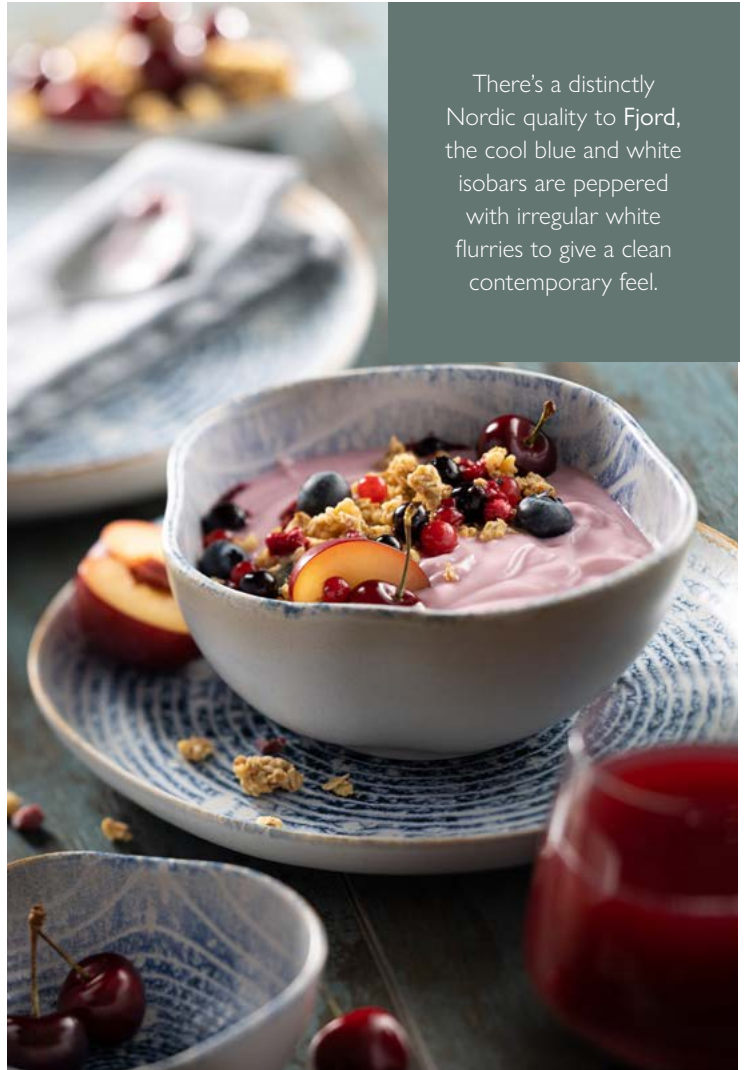

Core Mint Plates
CT5701 9" (22cm) Box of 6
CT5700 7" (17.5cm) Box of 6

There's a distinctly Nordic quality to Fjord, the cool blue and white isobars are peppered with irregular white flurries to give a clean contemporary feel.