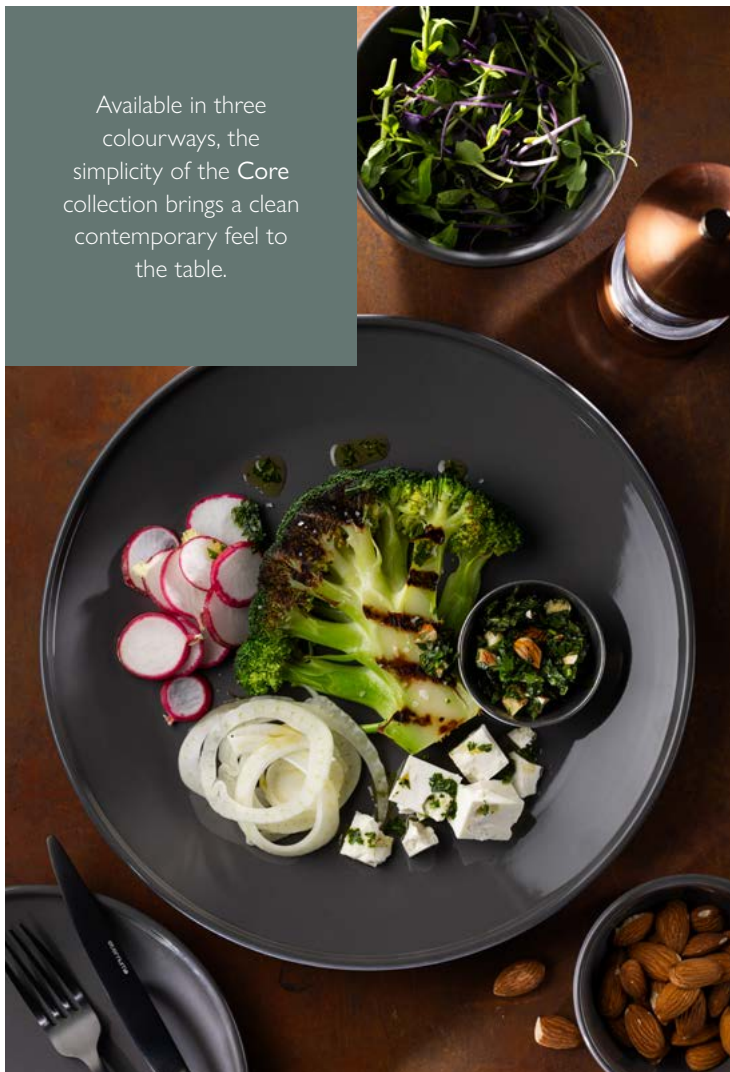

Available in three colourways, the simplicity of the Core collection brings a clean contemporary feel to the table.

new

**Core Slate Plate**  
CT5711 10.5" (27cm) Box of 6

new

**Core Slate Plate**  
CT5710 10" (25cm) Box of 6