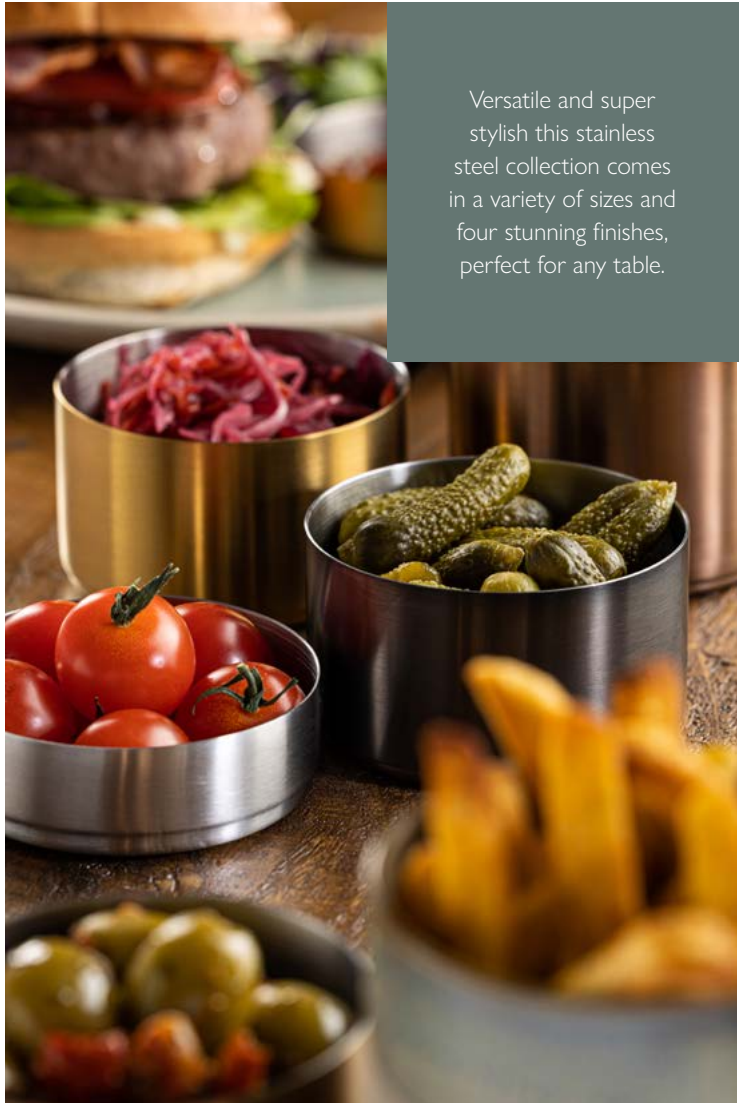

Versatile and super stylish this stainless steel collection comes in a variety of sizes and four stunning finishes, perfect for any table.