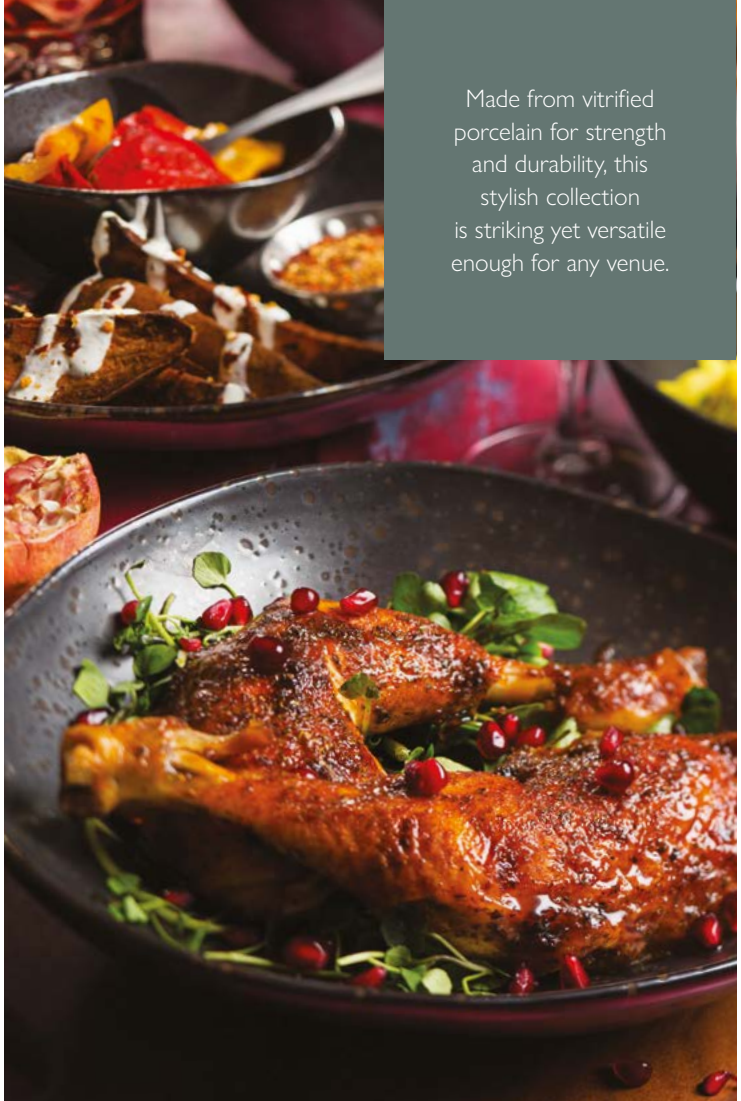

Made from vitrified porcelain for strength and durability, this stylish collection is striking yet versatile enough for any venue.