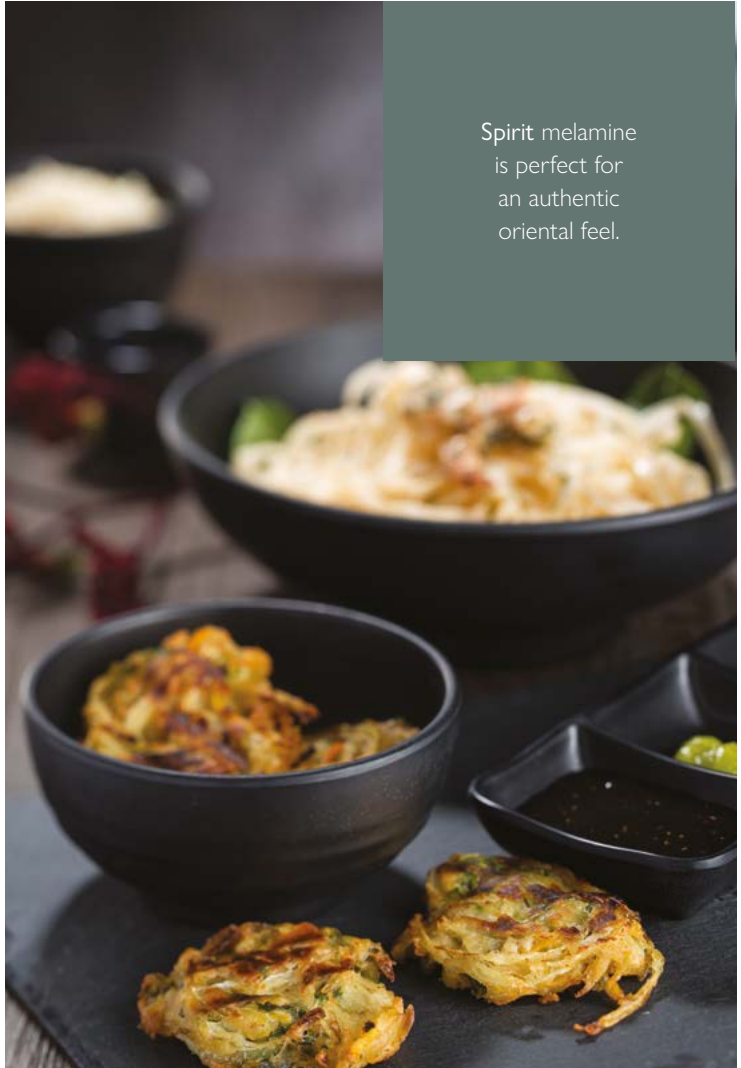

Spirit melamine
is perfect for
an authentic
oriental feel.