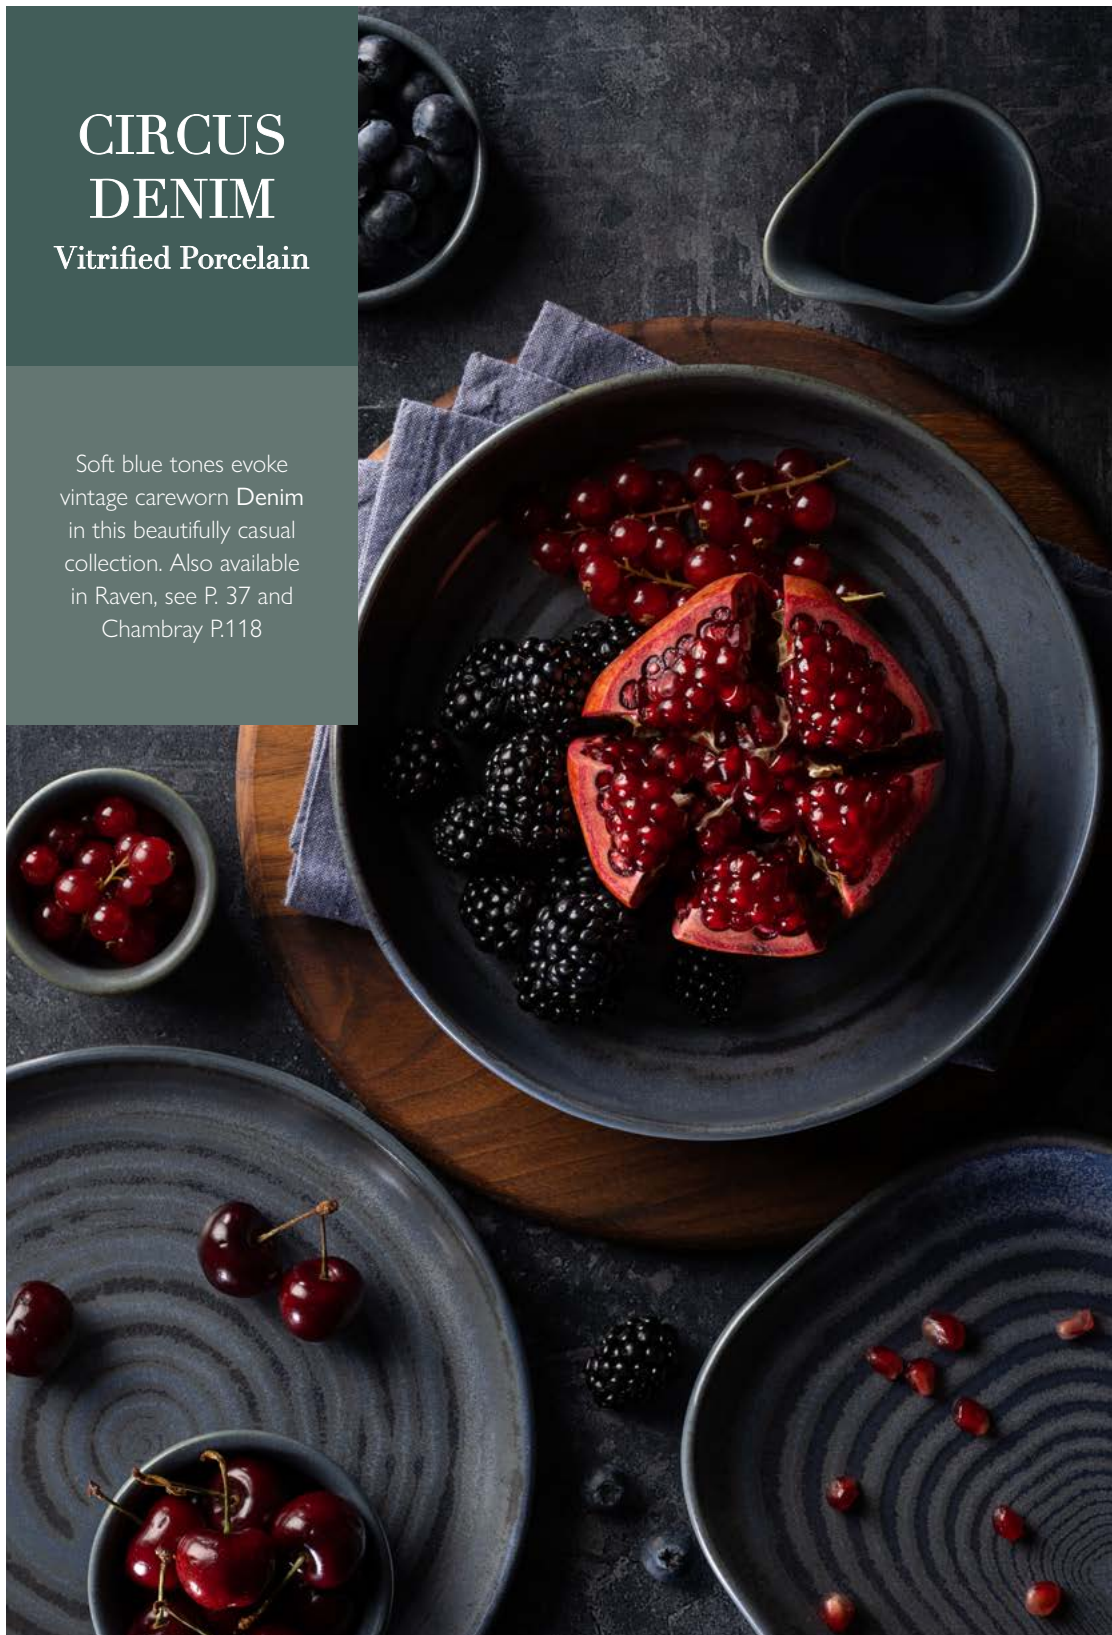

CIRCUS DENIM

Vitrified Porcelain

Soft blue tones evoke vintage careworn Denim in this beautifully casual collection. Also available in Raven, see P. 37 and Chambray P.118