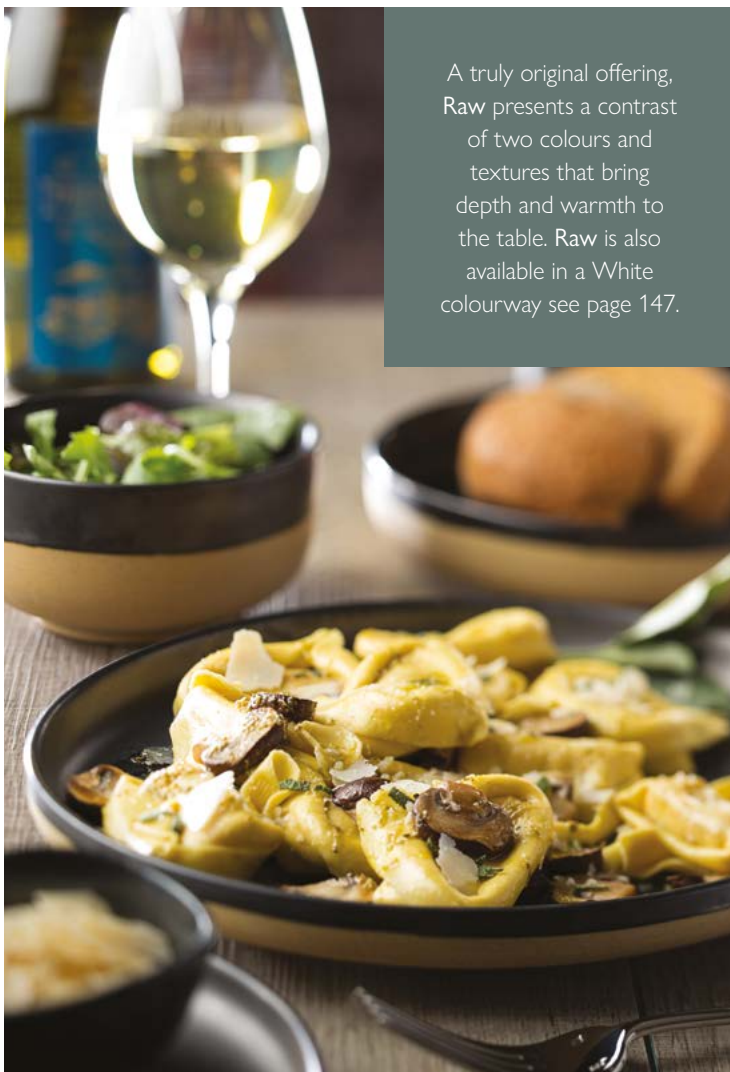

A truly original offering, Raw presents a contrast of two colours and textures that bring depth and warmth to the table. Raw is also available in a White colourway see page 147.

MOONSTONE Vitrified Porcelain