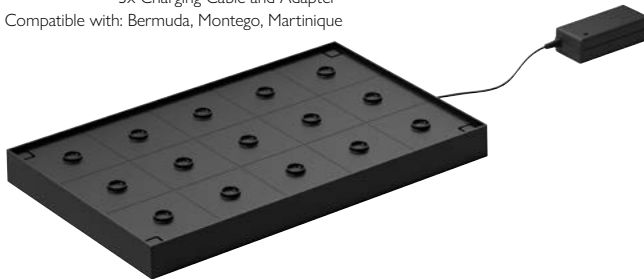

Multi-Contact Charging Shelf (6)

H1100C 18.5 x 11.5 x 1.5" (47 x 29 x 4cm)

for EU plug see code **H1110C**

Sold Individually or Box of 3

Box Contains: 3 x Charging Shelf
3 x Pack of Connecting Poles
3x Charging Cable and Adapter

Compatible with: Bermuda, Montego, Martinique