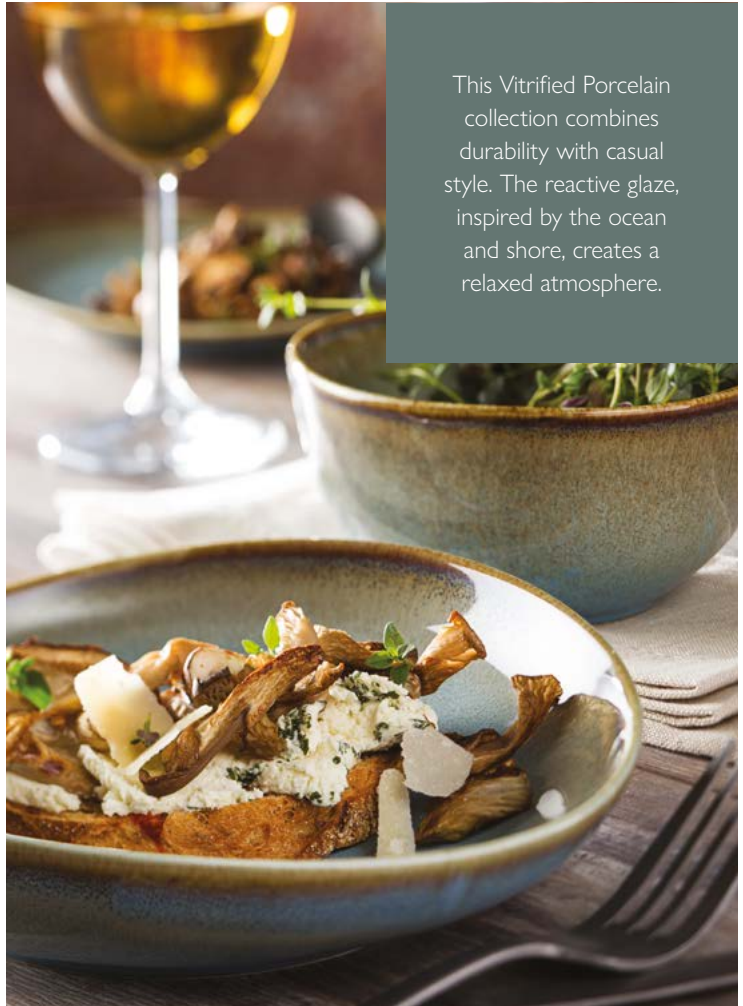

5 YEAR

This Vitrified Porcelain collection combines durability with casual style. The reactive glaze, inspired by the ocean and shore, creates a relaxed atmosphere.