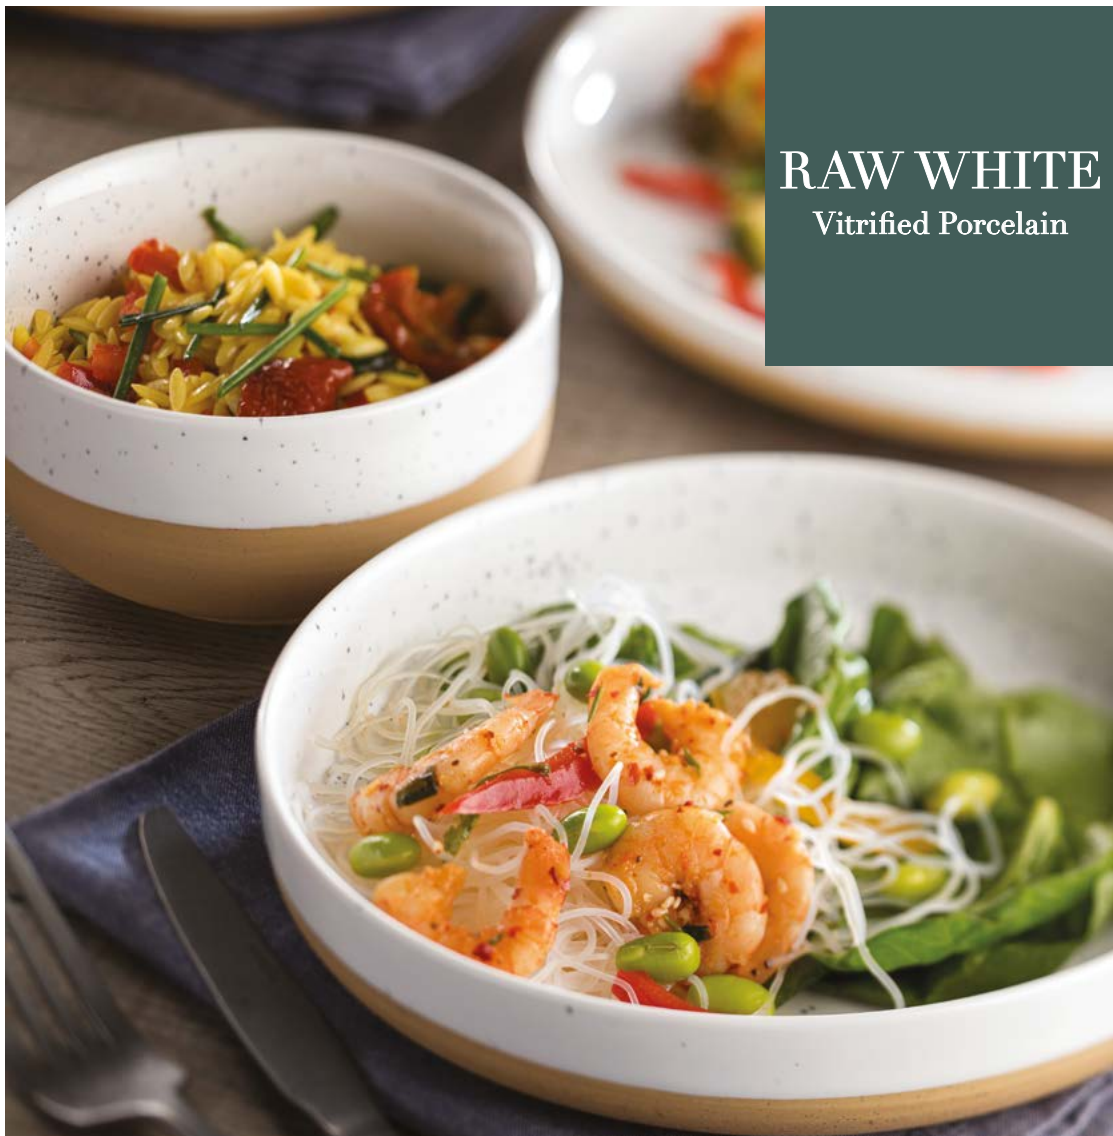

RAW WHITE

Vitrified Porcelain

5
YEAR

Raw White Plate
CT7106 10" (25.5cm) Box of 6