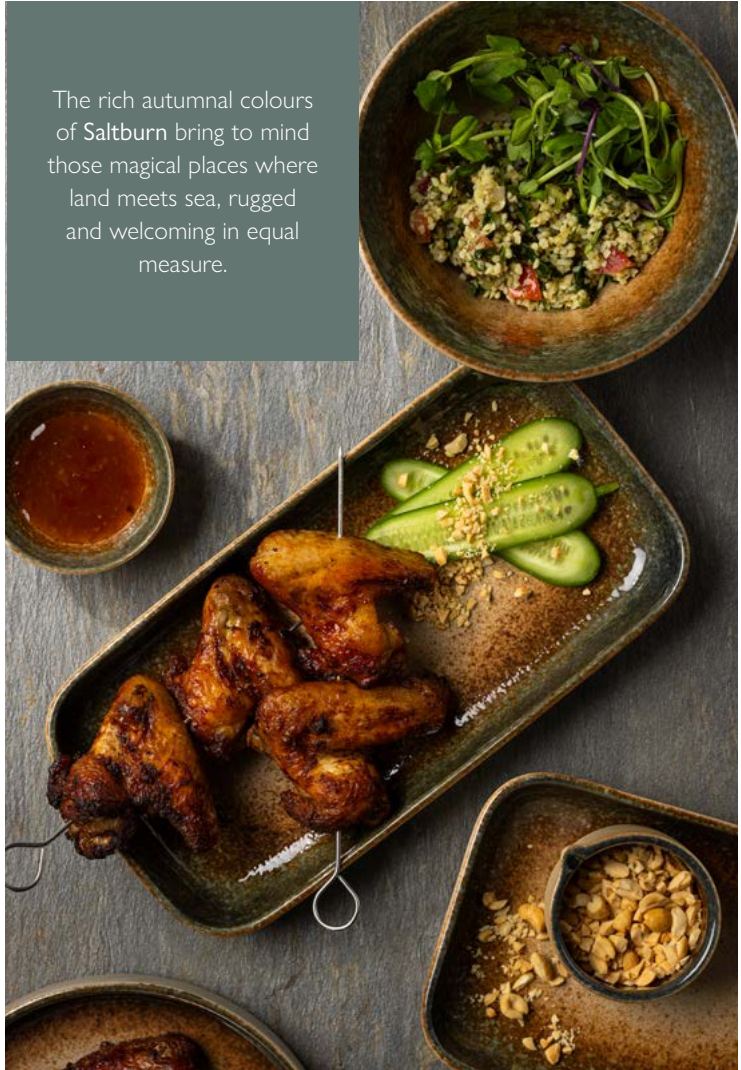

The rich autumnal colours of Saltburn bring to mind those magical places where land meets sea, rugged and welcoming in equal measure.