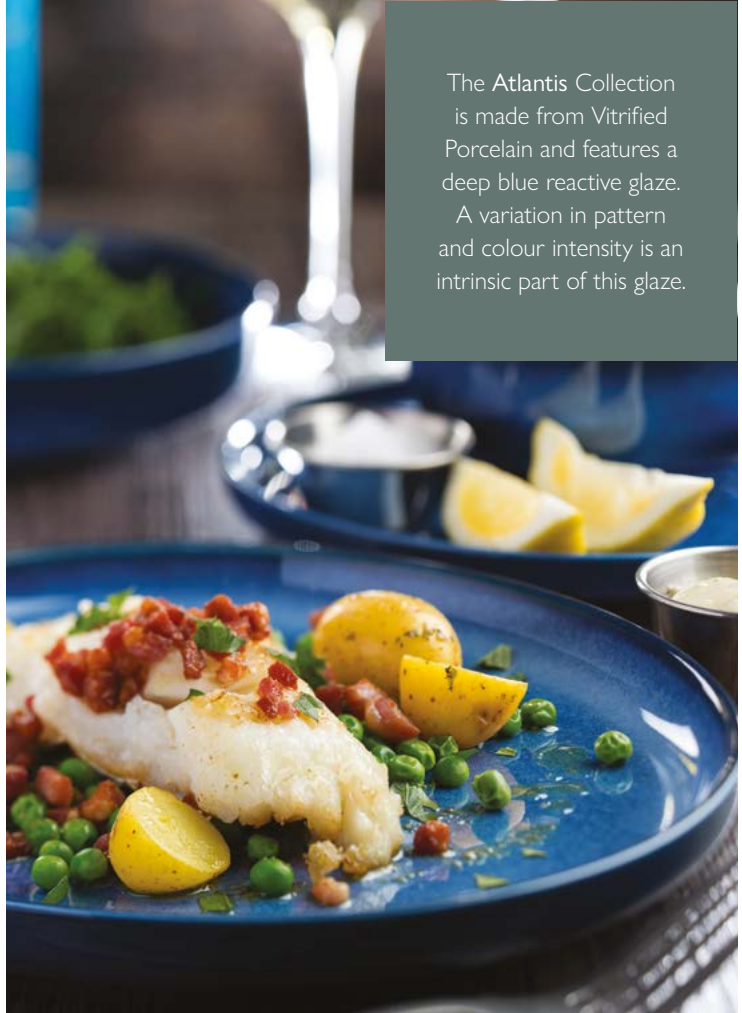

# ATLANTIS Vitrified Porcelain

**Atlantis Coupe Bowl**  
CT7122 8" (20cm) Box of 6

5  
YEAR

**Atlantis Plates**  
CT7121 8" (20cm) Box of 6

5  
YEAR

**Atlantis Plates**  
CT7120 10" (25.5cm) Box of 6

The Atlantis Collection is made from Vitrified Porcelain and features a deep blue reactive glaze. A variation in pattern and colour intensity is an intrinsic part of this glaze.