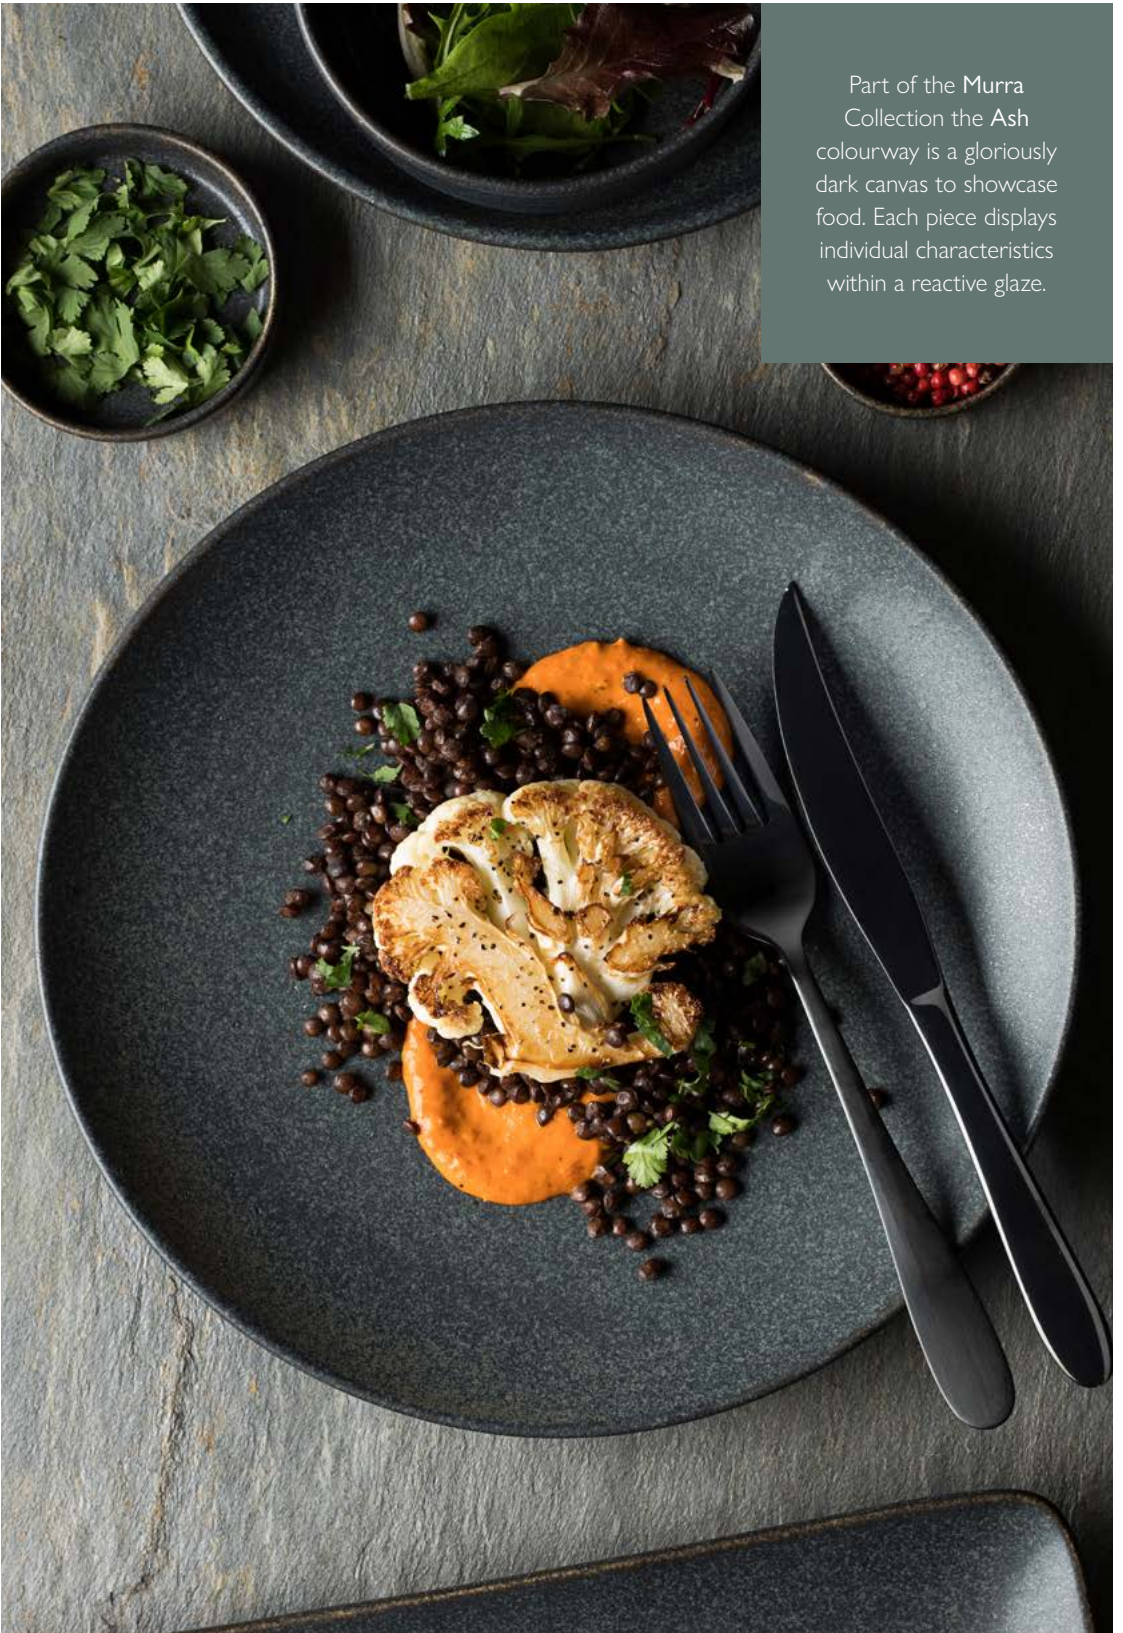

Part of the Murra Collection the Ash colourway is a gloriously dark canvas to showcase food. Each piece displays individual characteristics within a reactive glaze.