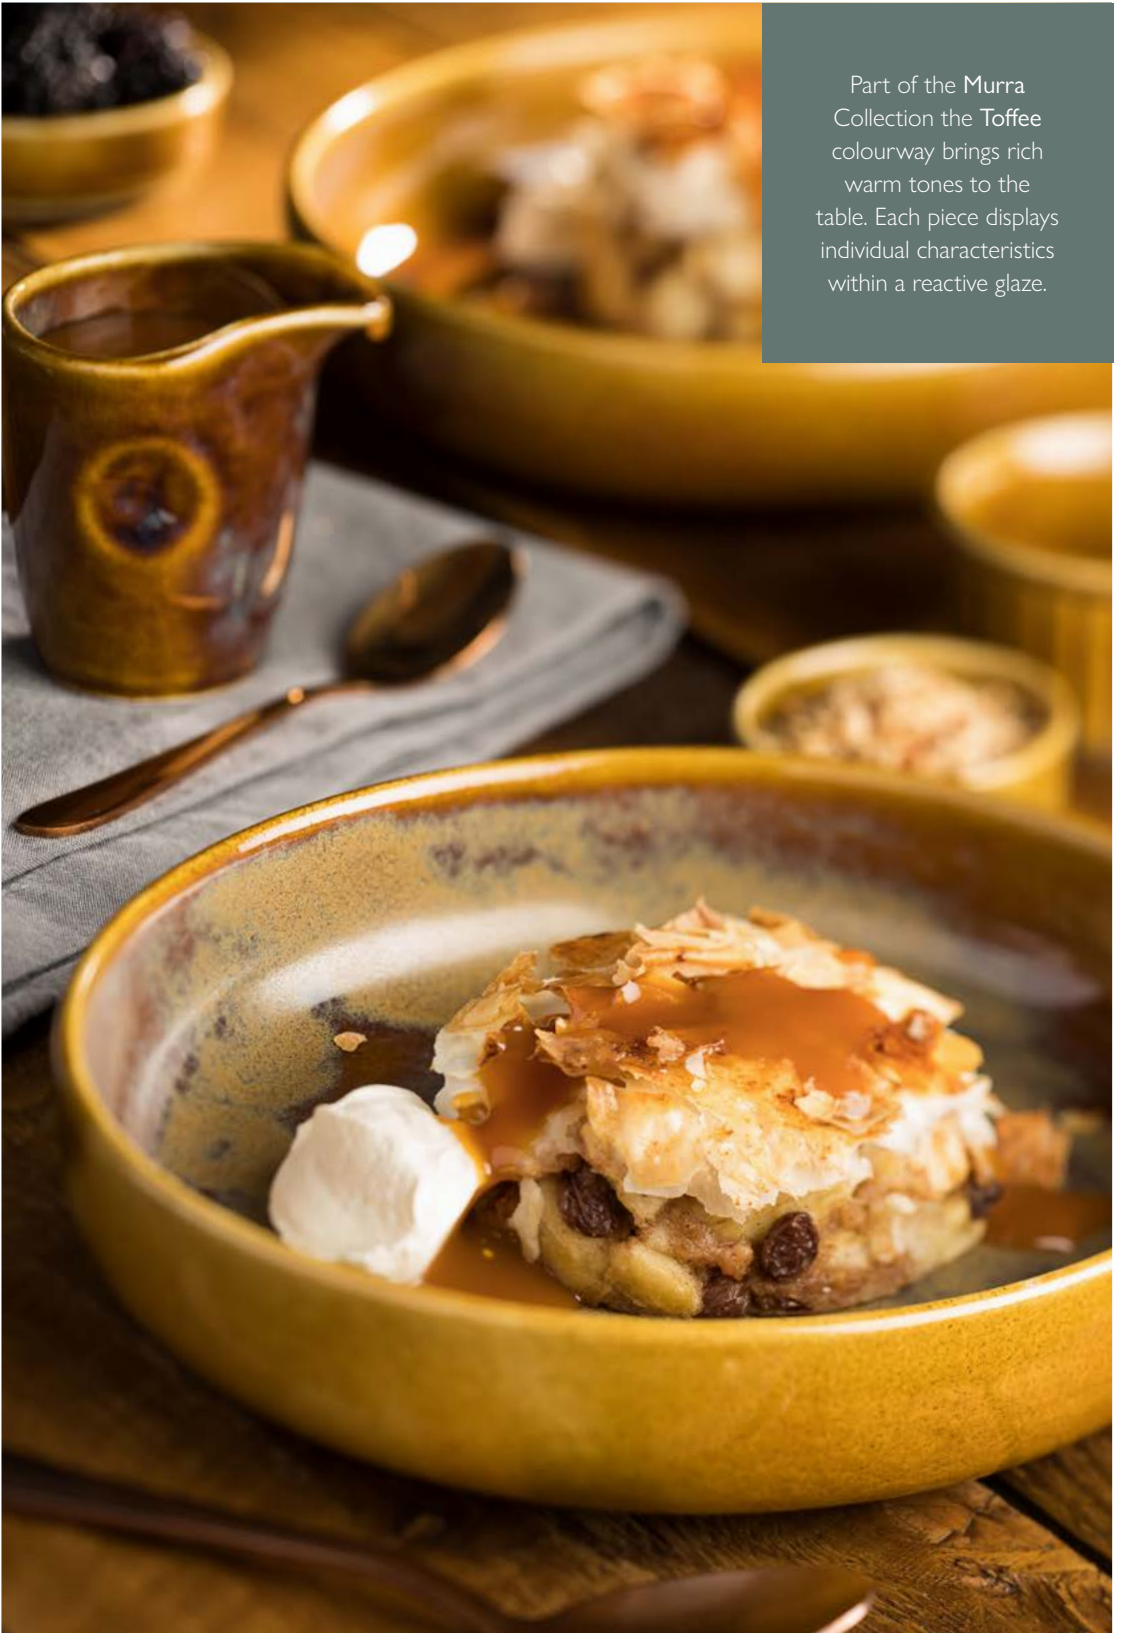

Part of the Murra Collection the Toffee colourway brings rich warm tones to the table. Each piece displays individual characteristics within a reactive glaze.