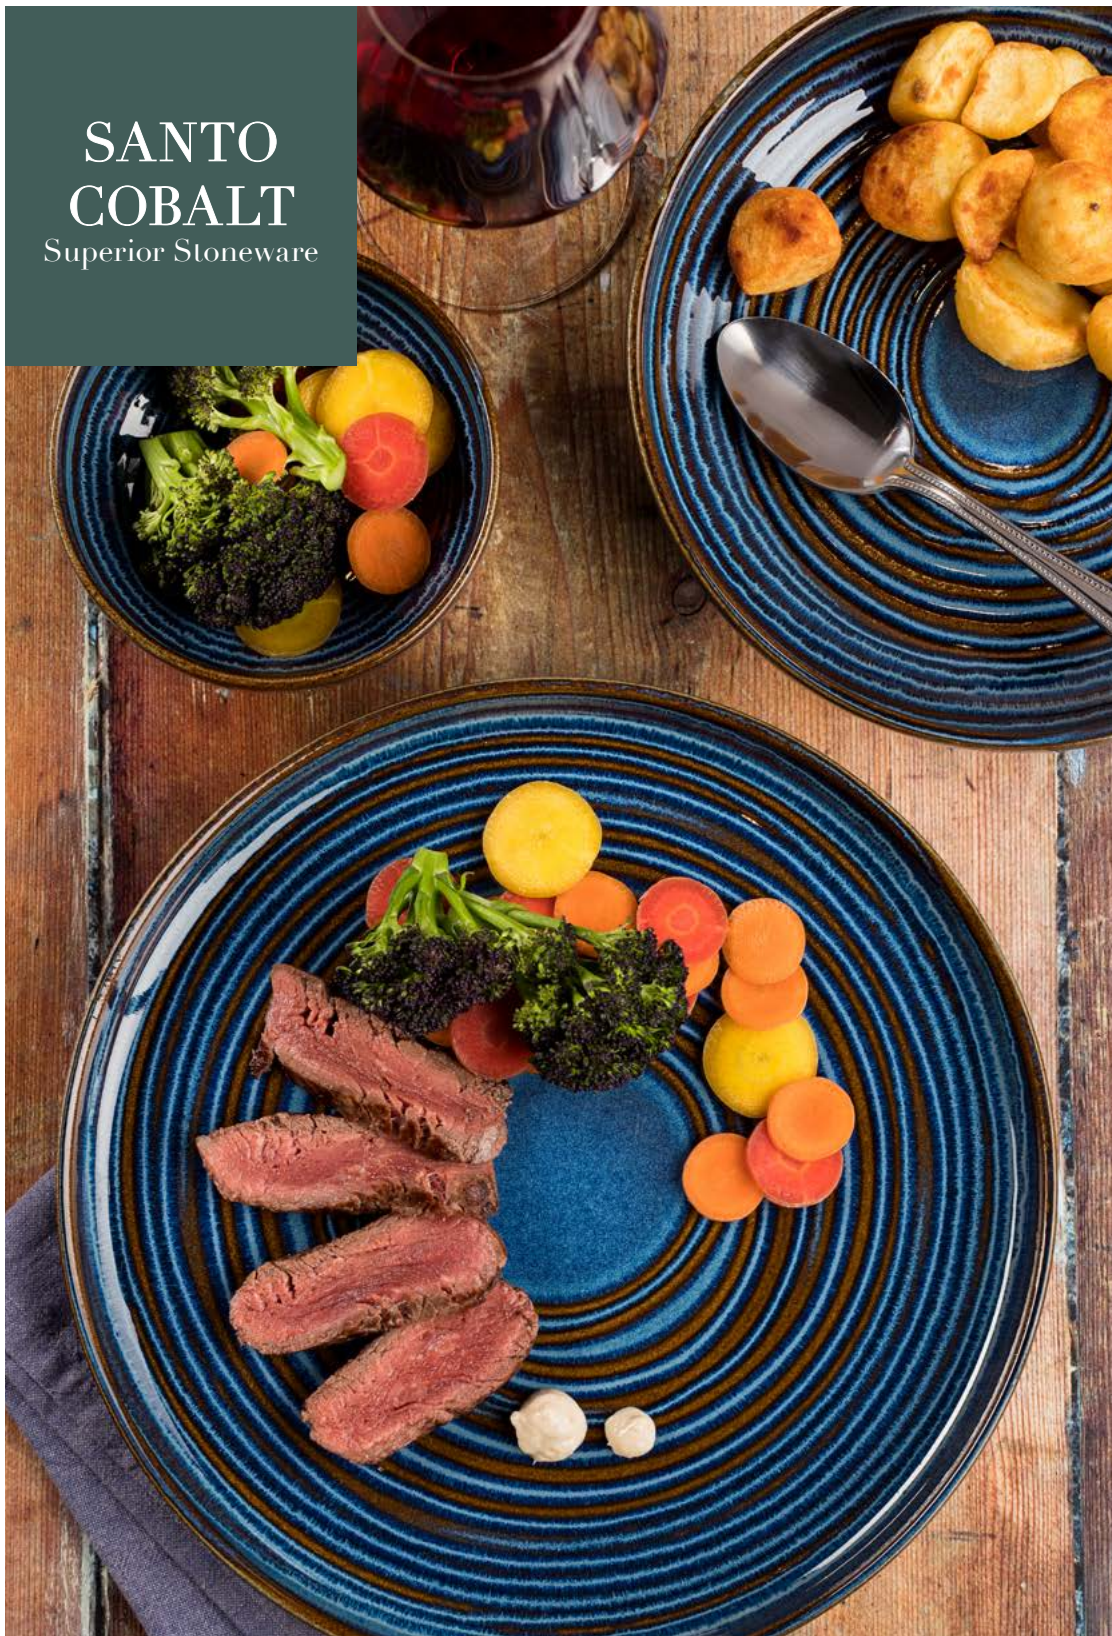

SANTO
COBALT
Superior Stoneware