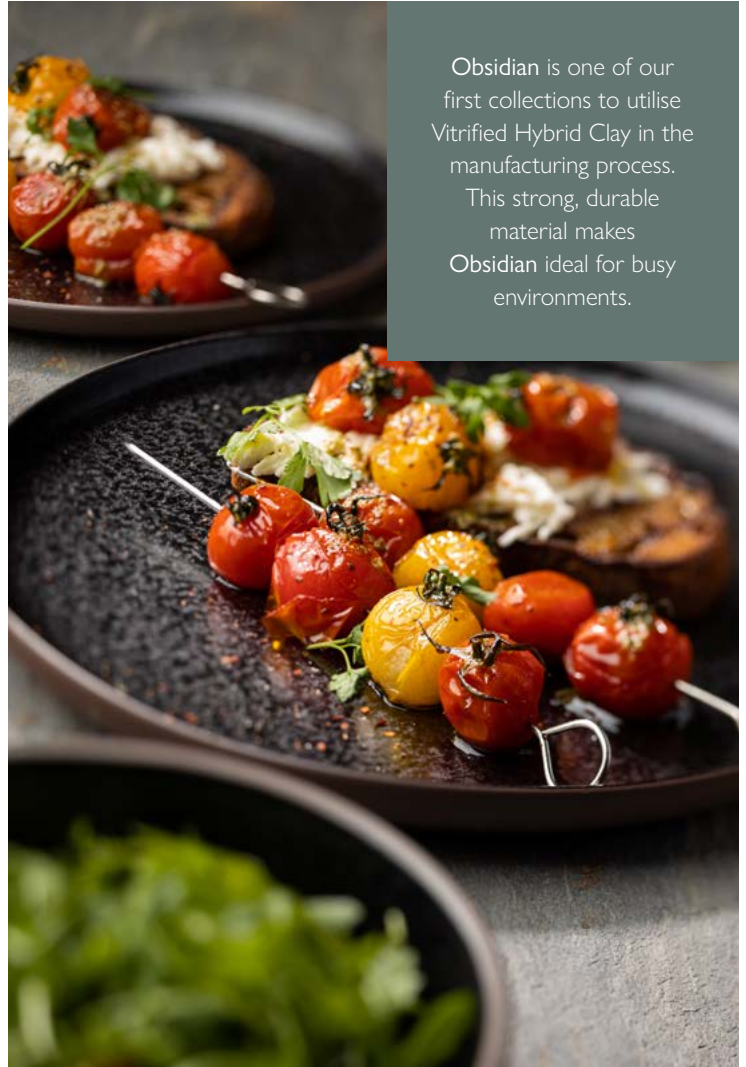

**Obsidian Plate**  
CT8300 10.5" (26.5cm) Box of 6

**Obsidian Plate**  
CT8301 8" (20cm) Box of 6

Obsidian is one of our first collections to utilise Vitrified Hybrid Clay in the manufacturing process. This strong, durable material makes Obsidian ideal for busy environments.