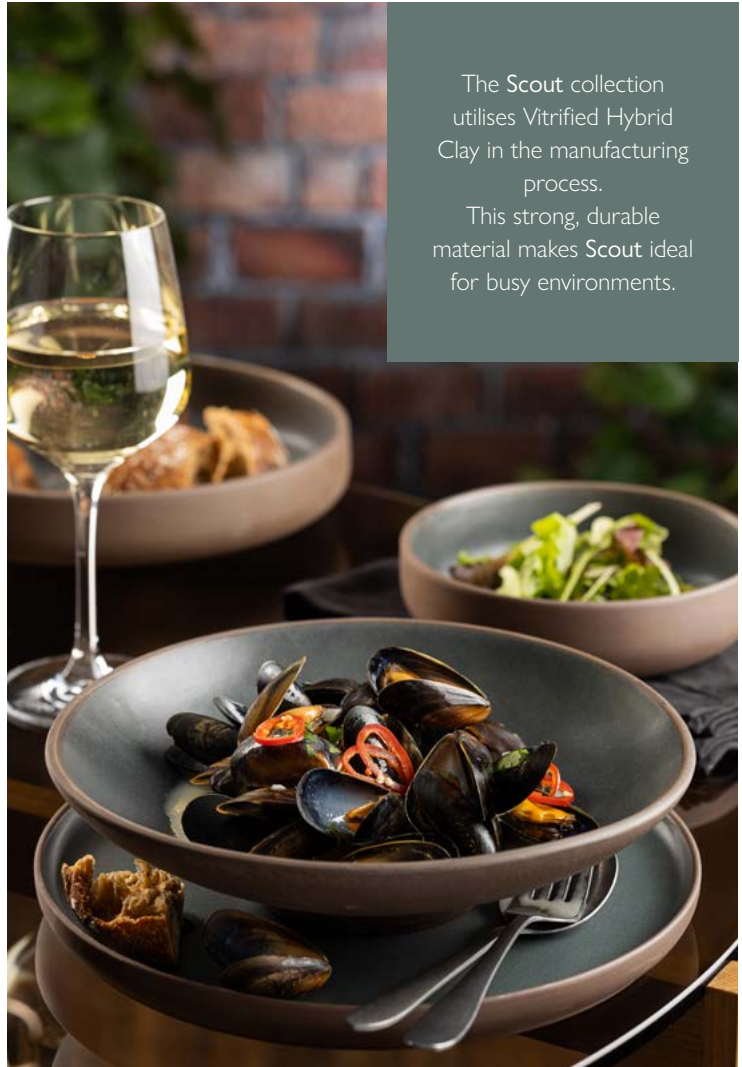

The Scout collection utilises Vitrified Hybrid Clay in the manufacturing process.

This strong, durable material makes Scout ideal for busy environments.