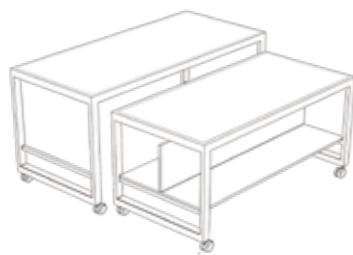

## Nesting Design

Nesting

Step 1 ▶

Step 2 ▶

Step 3 ▶

800X1800X950(H)mm  
31.5X70.9X37.4(H)in

800X1600X800(H)mm  
31.5X63.0X31.5(H)in