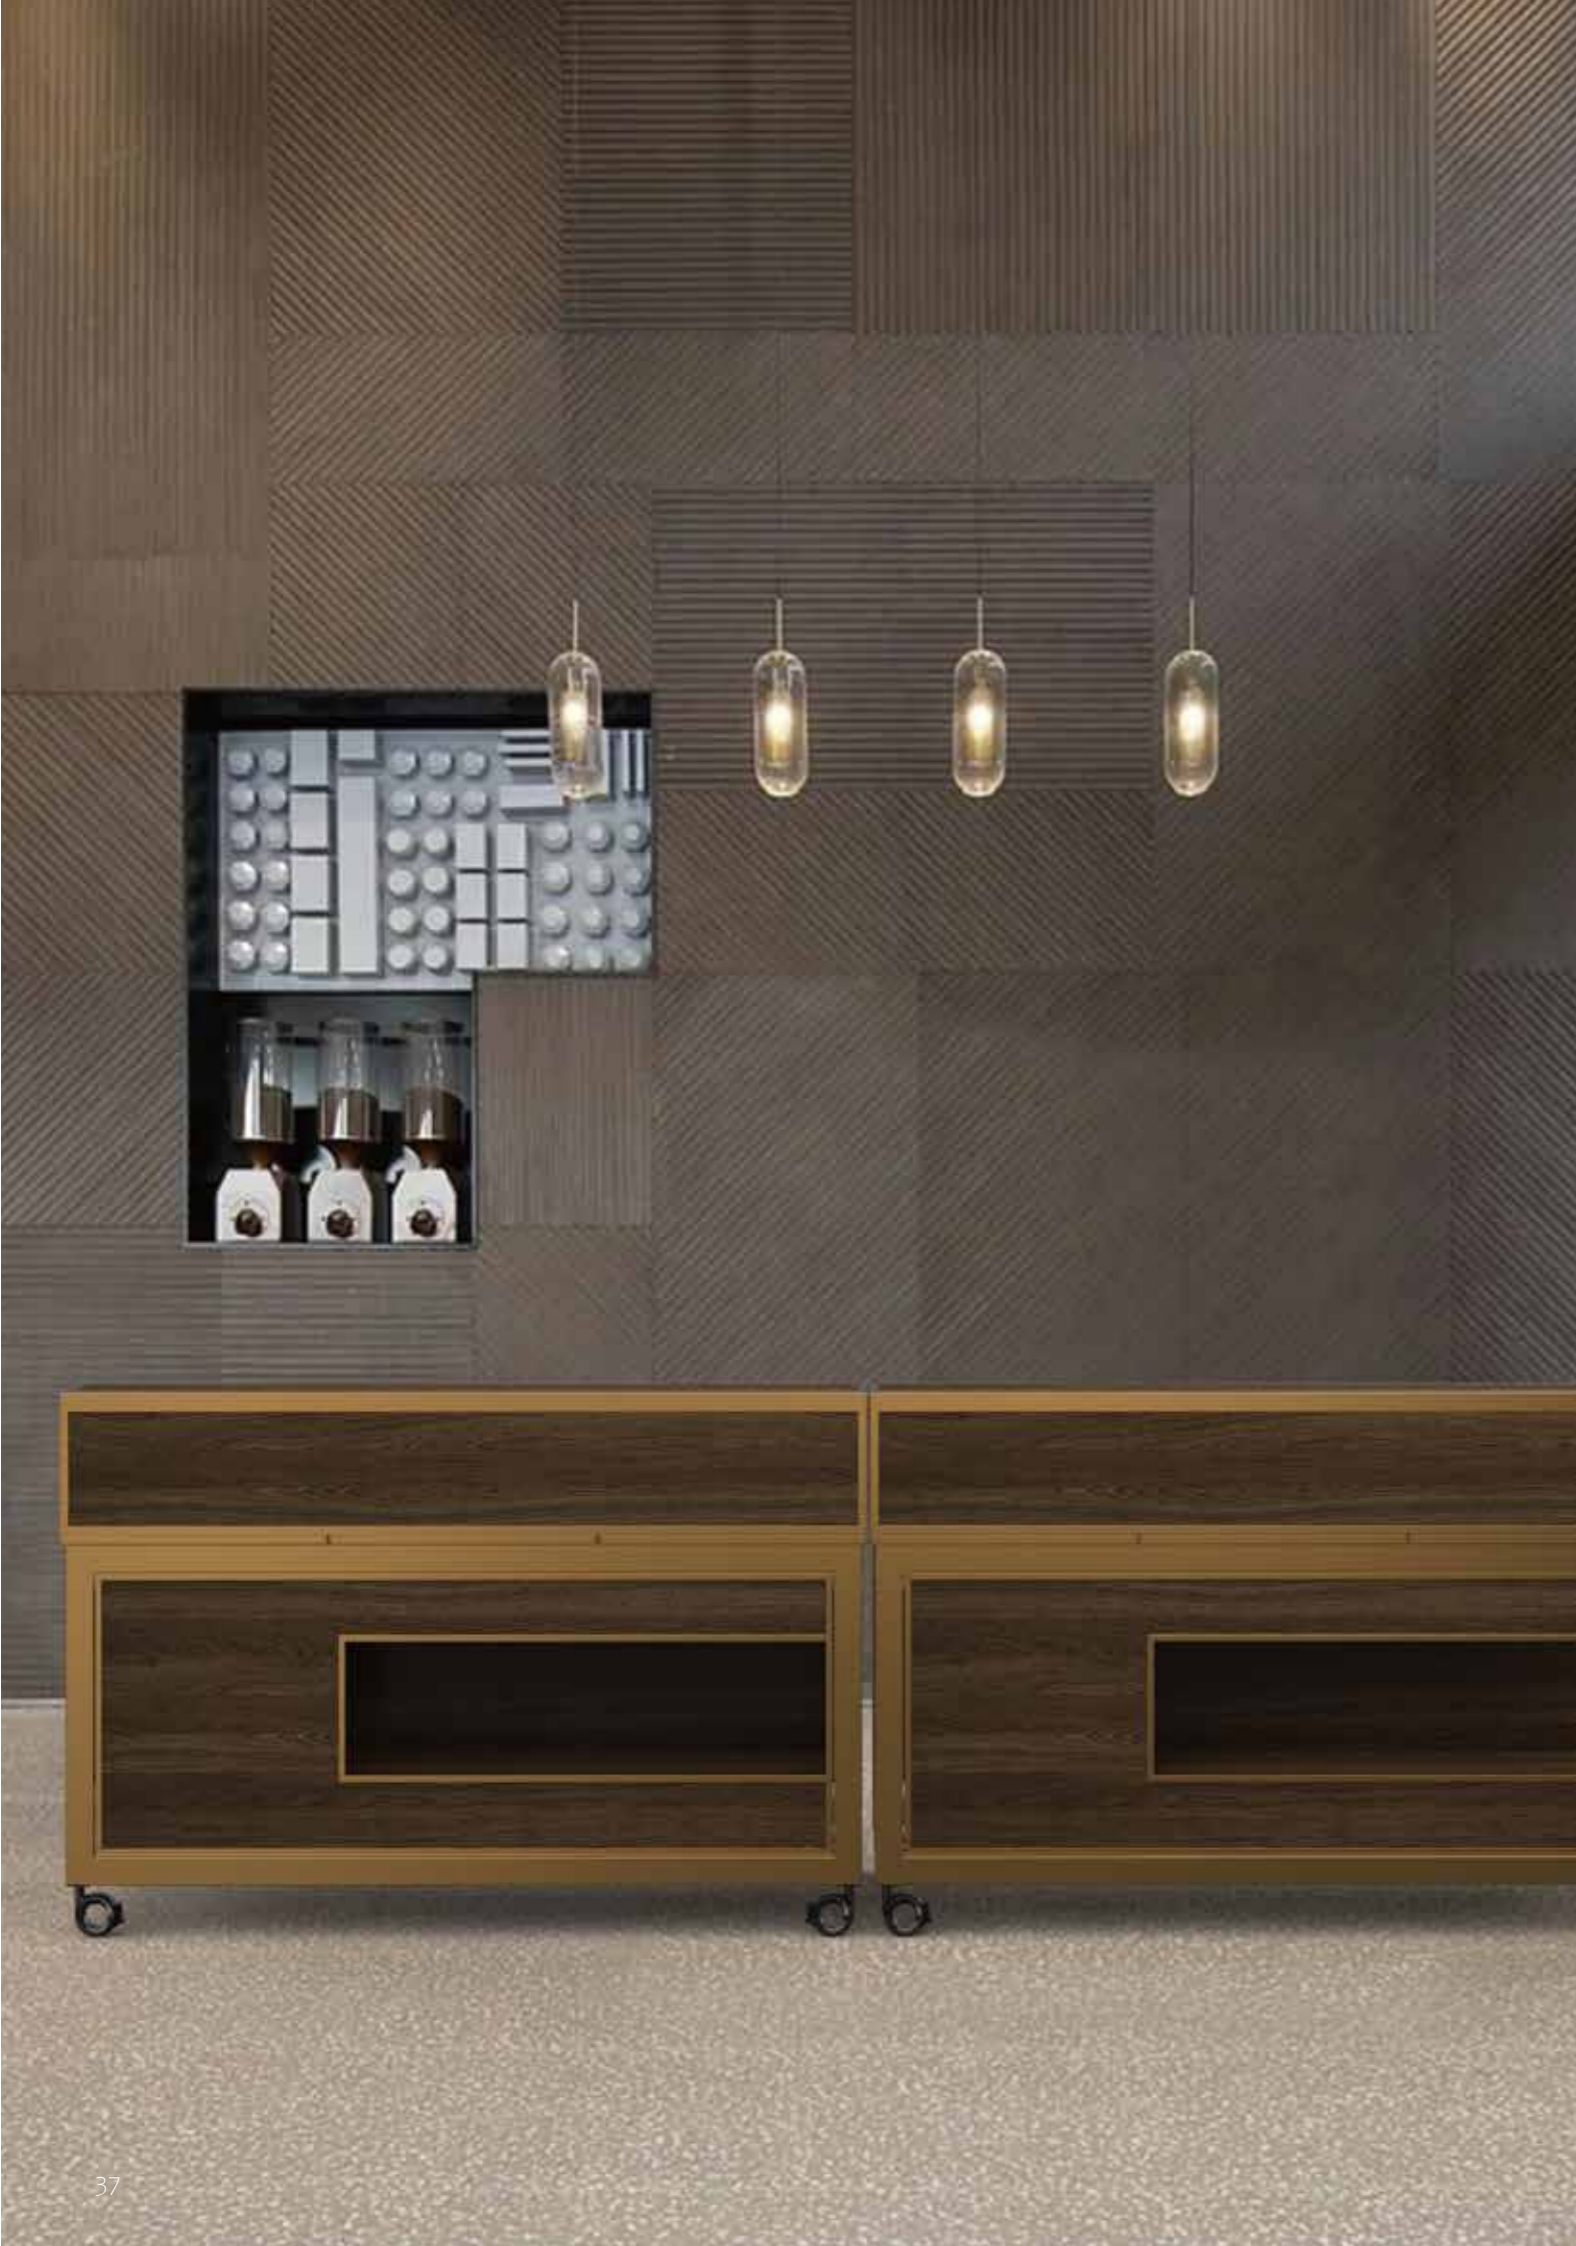

Bar countertop module

- -Material: HPL on water resistance Eo plywood; SS edge with color options(PVD)
- -Foldable design, save storage room

Code:GE-FBS21
Size:1707×250×300(H)mm
67.2×13.8×11.8(H)in