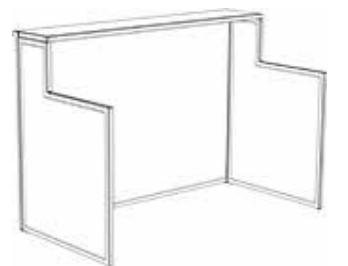

Front Bar Panel

- -Material: HPL on water resistance Eo plywood; SS edge with color options(PVD)
- -Foldable design, save storage room

Code: GE-FBS31
Size: 1738×820×1150(H)mm
68.4×32.3×42.3(H)in

Step 3