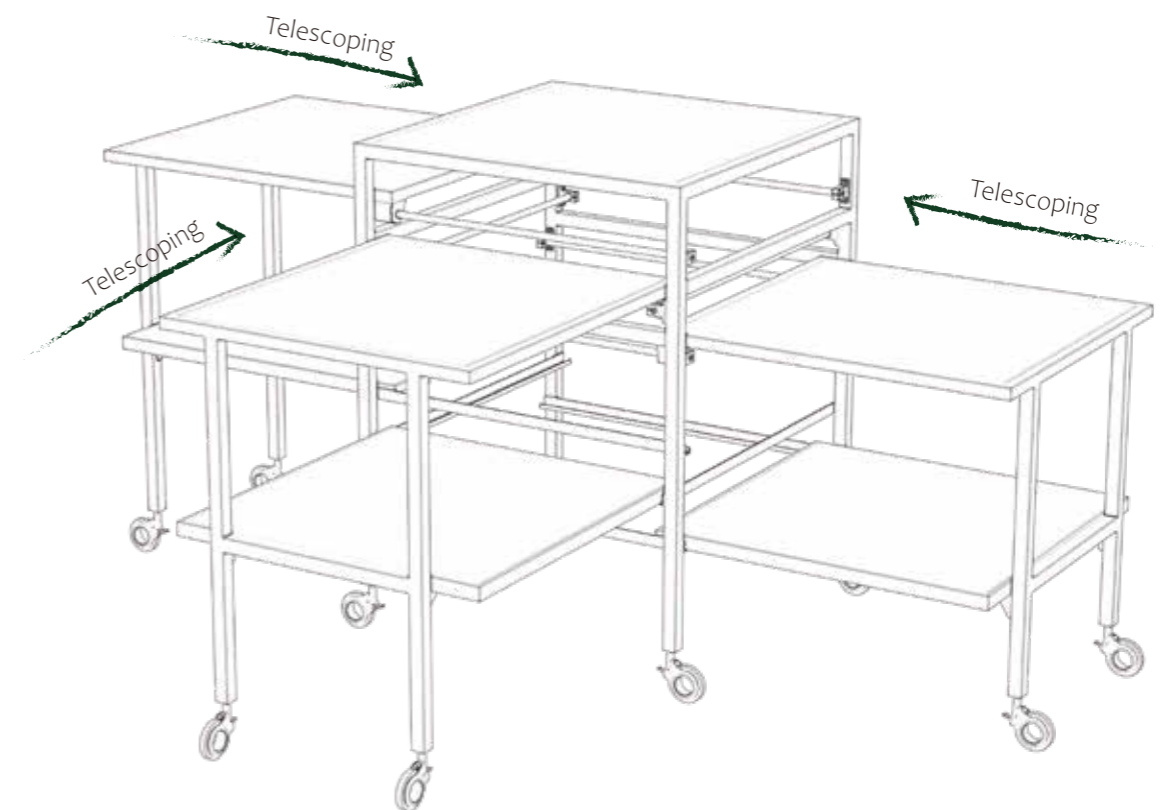

T-Table

- -Stainless steel frame with PVD color options
- -Tabletop, HPL on water resistance EO plywood or Glass or LED
- HPL options: Stone/Leather/Wood
- -Nesting design, easy pull out 3 sides, save storage room
- -Concealed soft closing design, quiet and smooth
- -Built in 3" swivel wheels, high mobility

Code: GD-SNo2W
Size: 760x760x1050(H)mm(Stow)
2180x1470x1050(H)mm(Open)
29.9x29.9x41.3(H)in(Stow)
85.8x57.9x41.3(H)in(Open)

Material for Table Top

Glass

LED

Wood