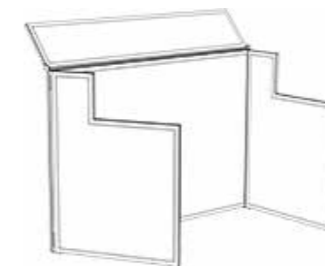

### Front Bar Panel

- Material: HPL on water resistance Eo plywood; SS edge with color options(PVD)
- Foldable design, save storage room

Code: GE-FBS31  
Size: 1738×820×1150(H)mm  
68.4×32.3×42.3(H)in

Step 1