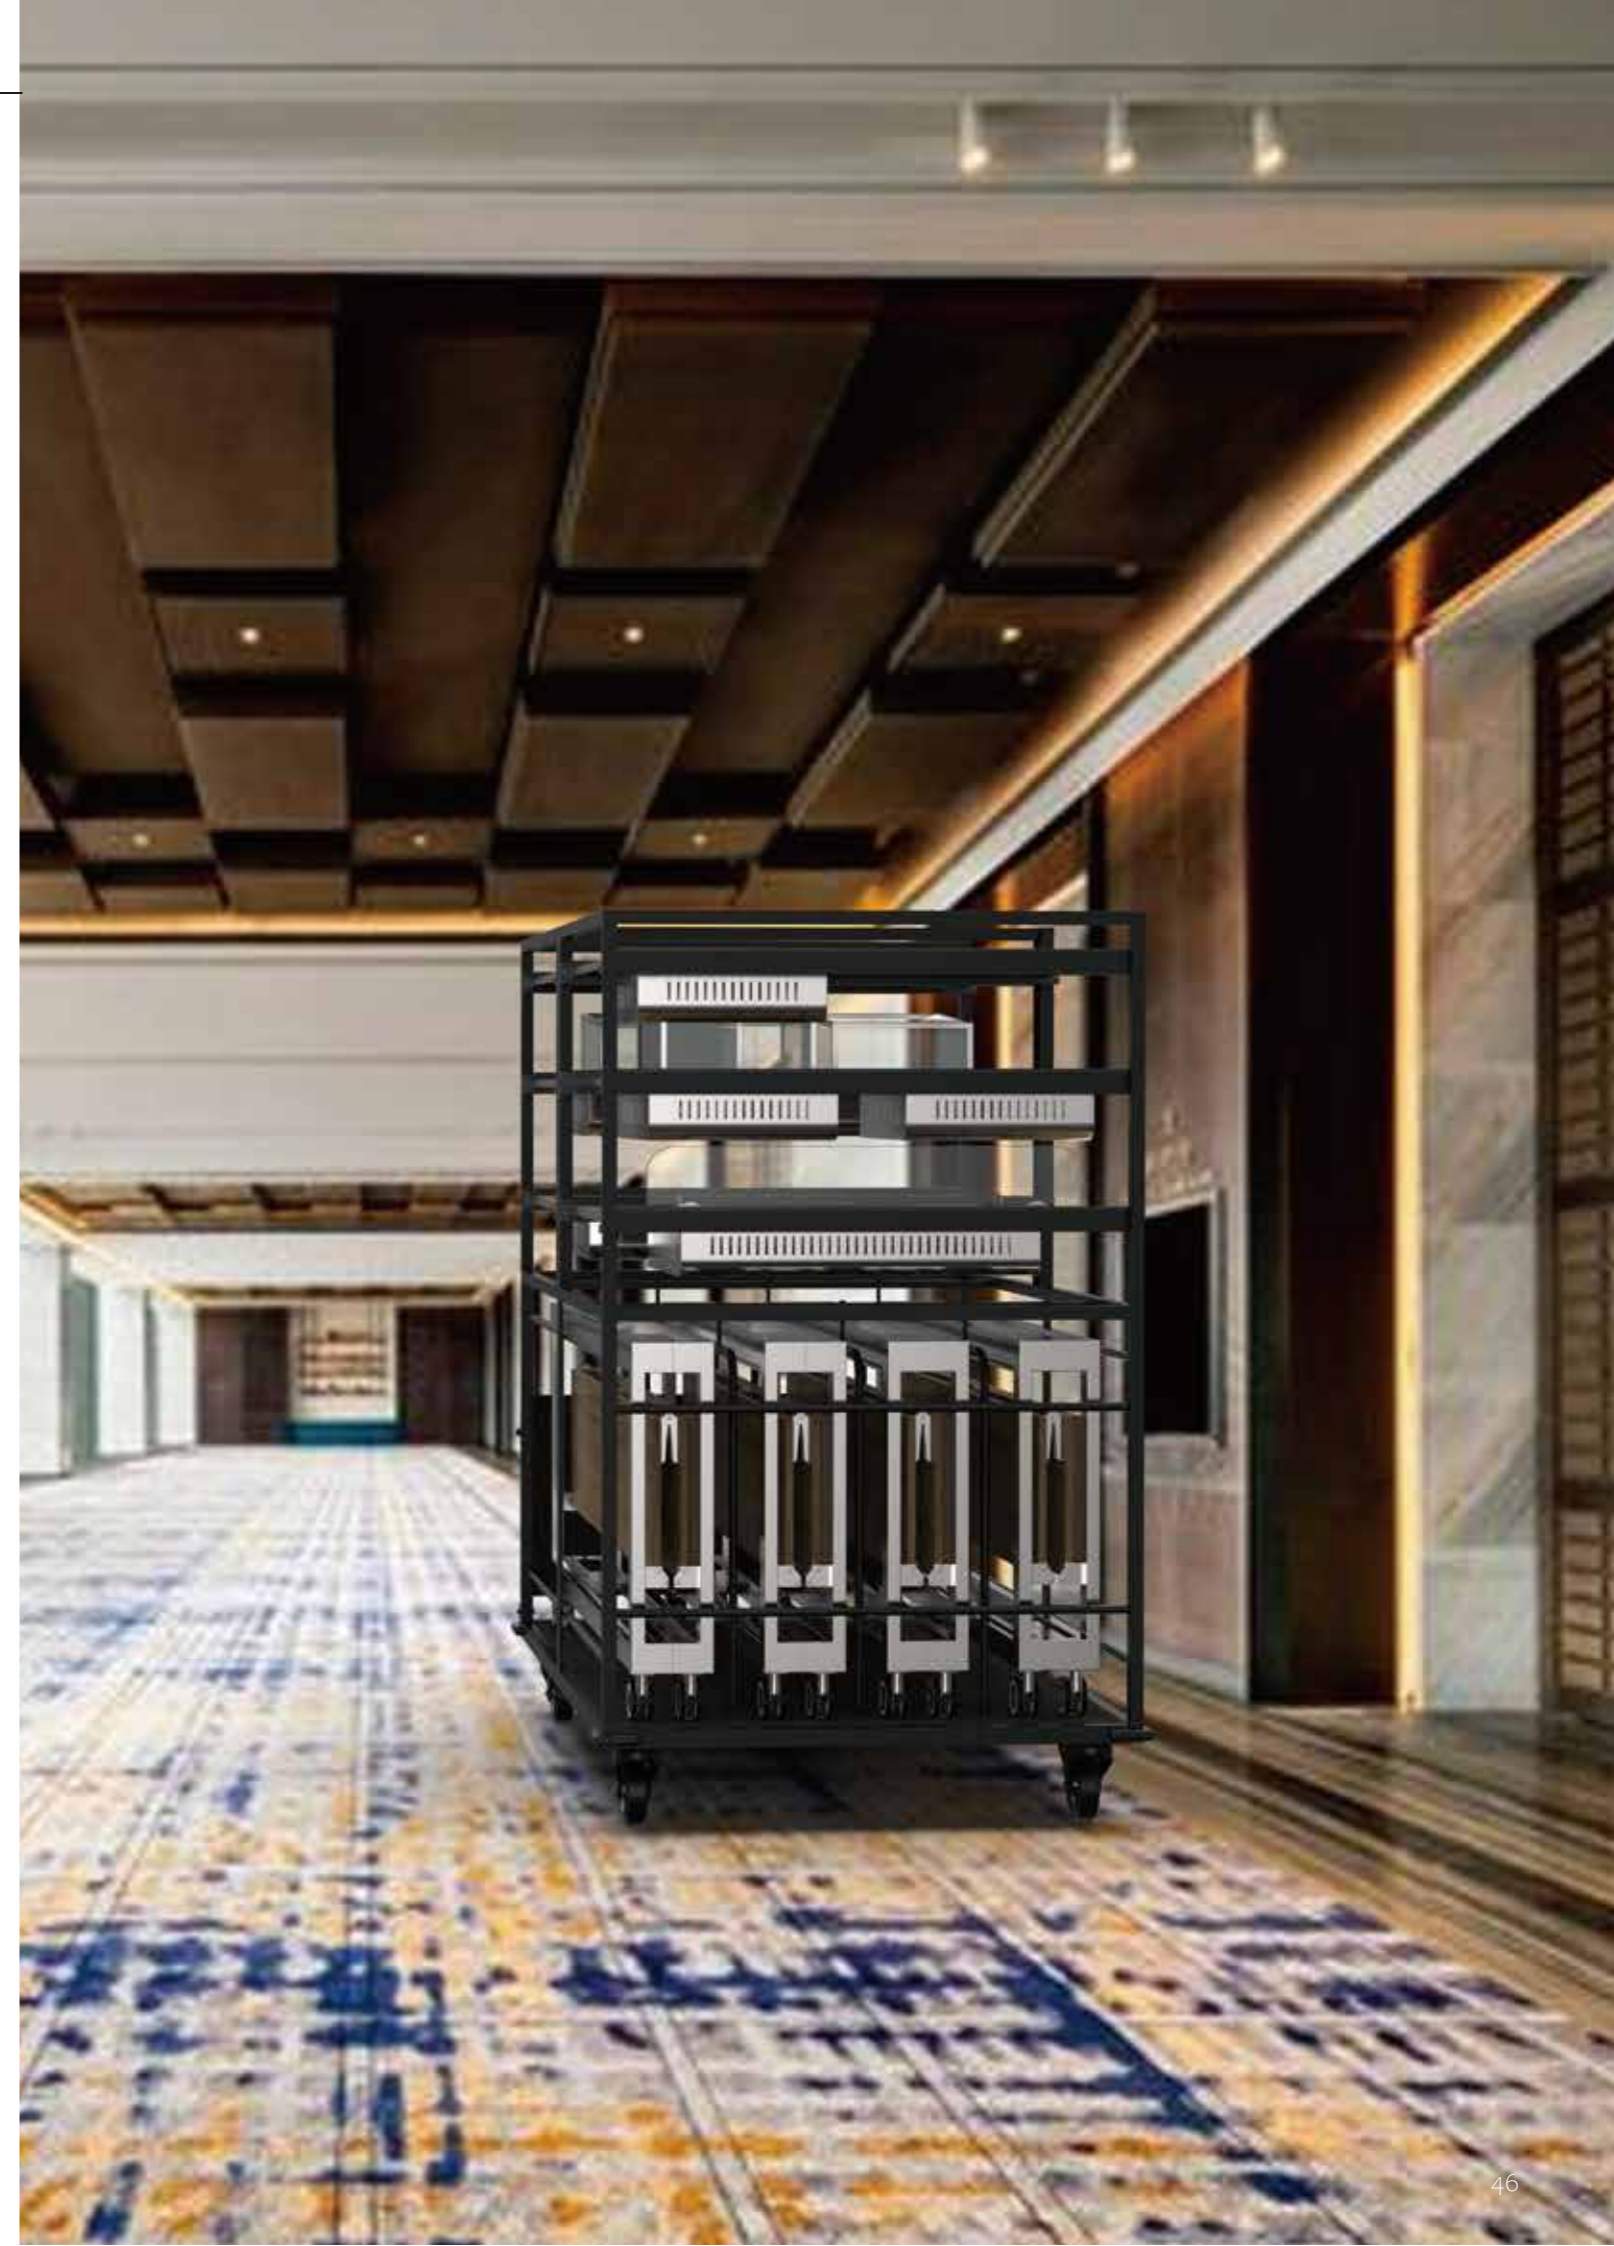

Code: GF-TFT02S  
Size: 1845x1180x1880(H)mm  
72.6x46.5x74.0(H)in