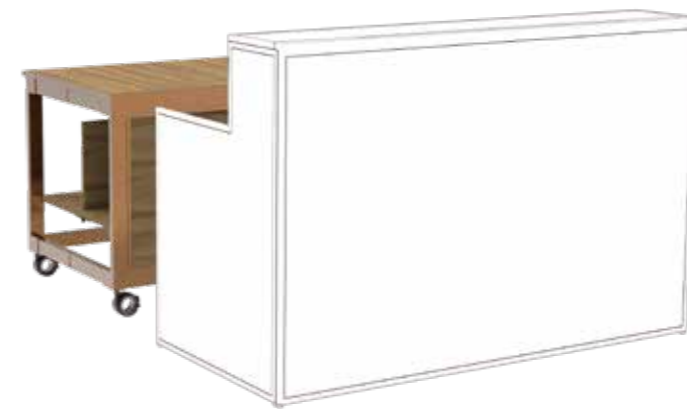

### Front Bar Panel

- Material: HPL on water resistance Eo plywood; SS edge with color options(PVD)
- Foldable design, save storage room

Code: GE-FBS31  
Size: 1738×820×1150(H)mm  
68.4×32.3×42.3(H)in

Step 1