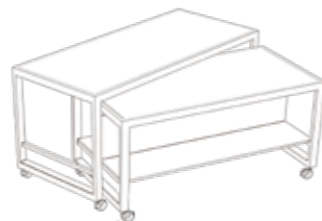

## Nesting Design

Nesting

Step 1 ▶

Step 2 ▶

Step 3 ▶

800X1800X950(H)mm  
31.5X70.9X37.4(H)in

800X1600X800(H)mm  
31.5X63.0X31.5(H)in