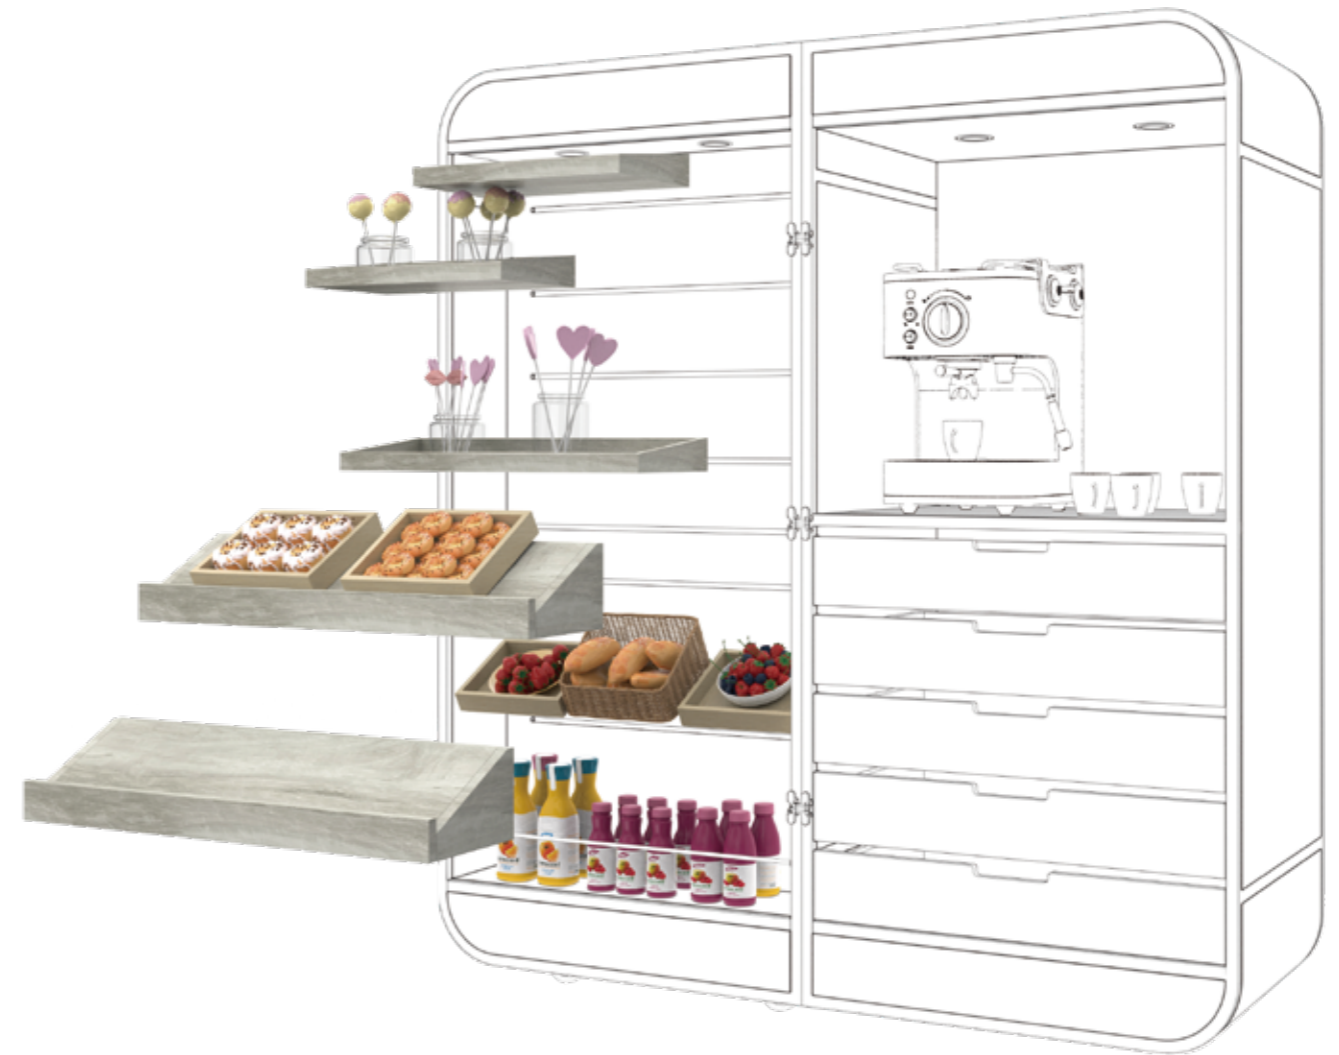

Coffee Cabinet

Pure

- -HPL on water resistance Eo plywood
- -Door with lock, safety fully close
- -2 2800K spotlights
- -Built-in heavy duty wheels
- -Detachable display shelves
- -5 drawers
- -2 10A sockets

Code: GE-CCT22

Size: 900x900x2000(H)mm(stow)
700x1800x2000(H)mm(open)
35.4x35.4x78.7(H)in(stow)
27.6x70.9x78.7(H)in(open)

850x220x150(H)mm
33.5x8.7x5.9(H)in

685x260x65(H)mm
27x10.2x2.6(H)in

465x260x65(H)mm
18.3x10.2x2.6(H)in

Removable Shelves