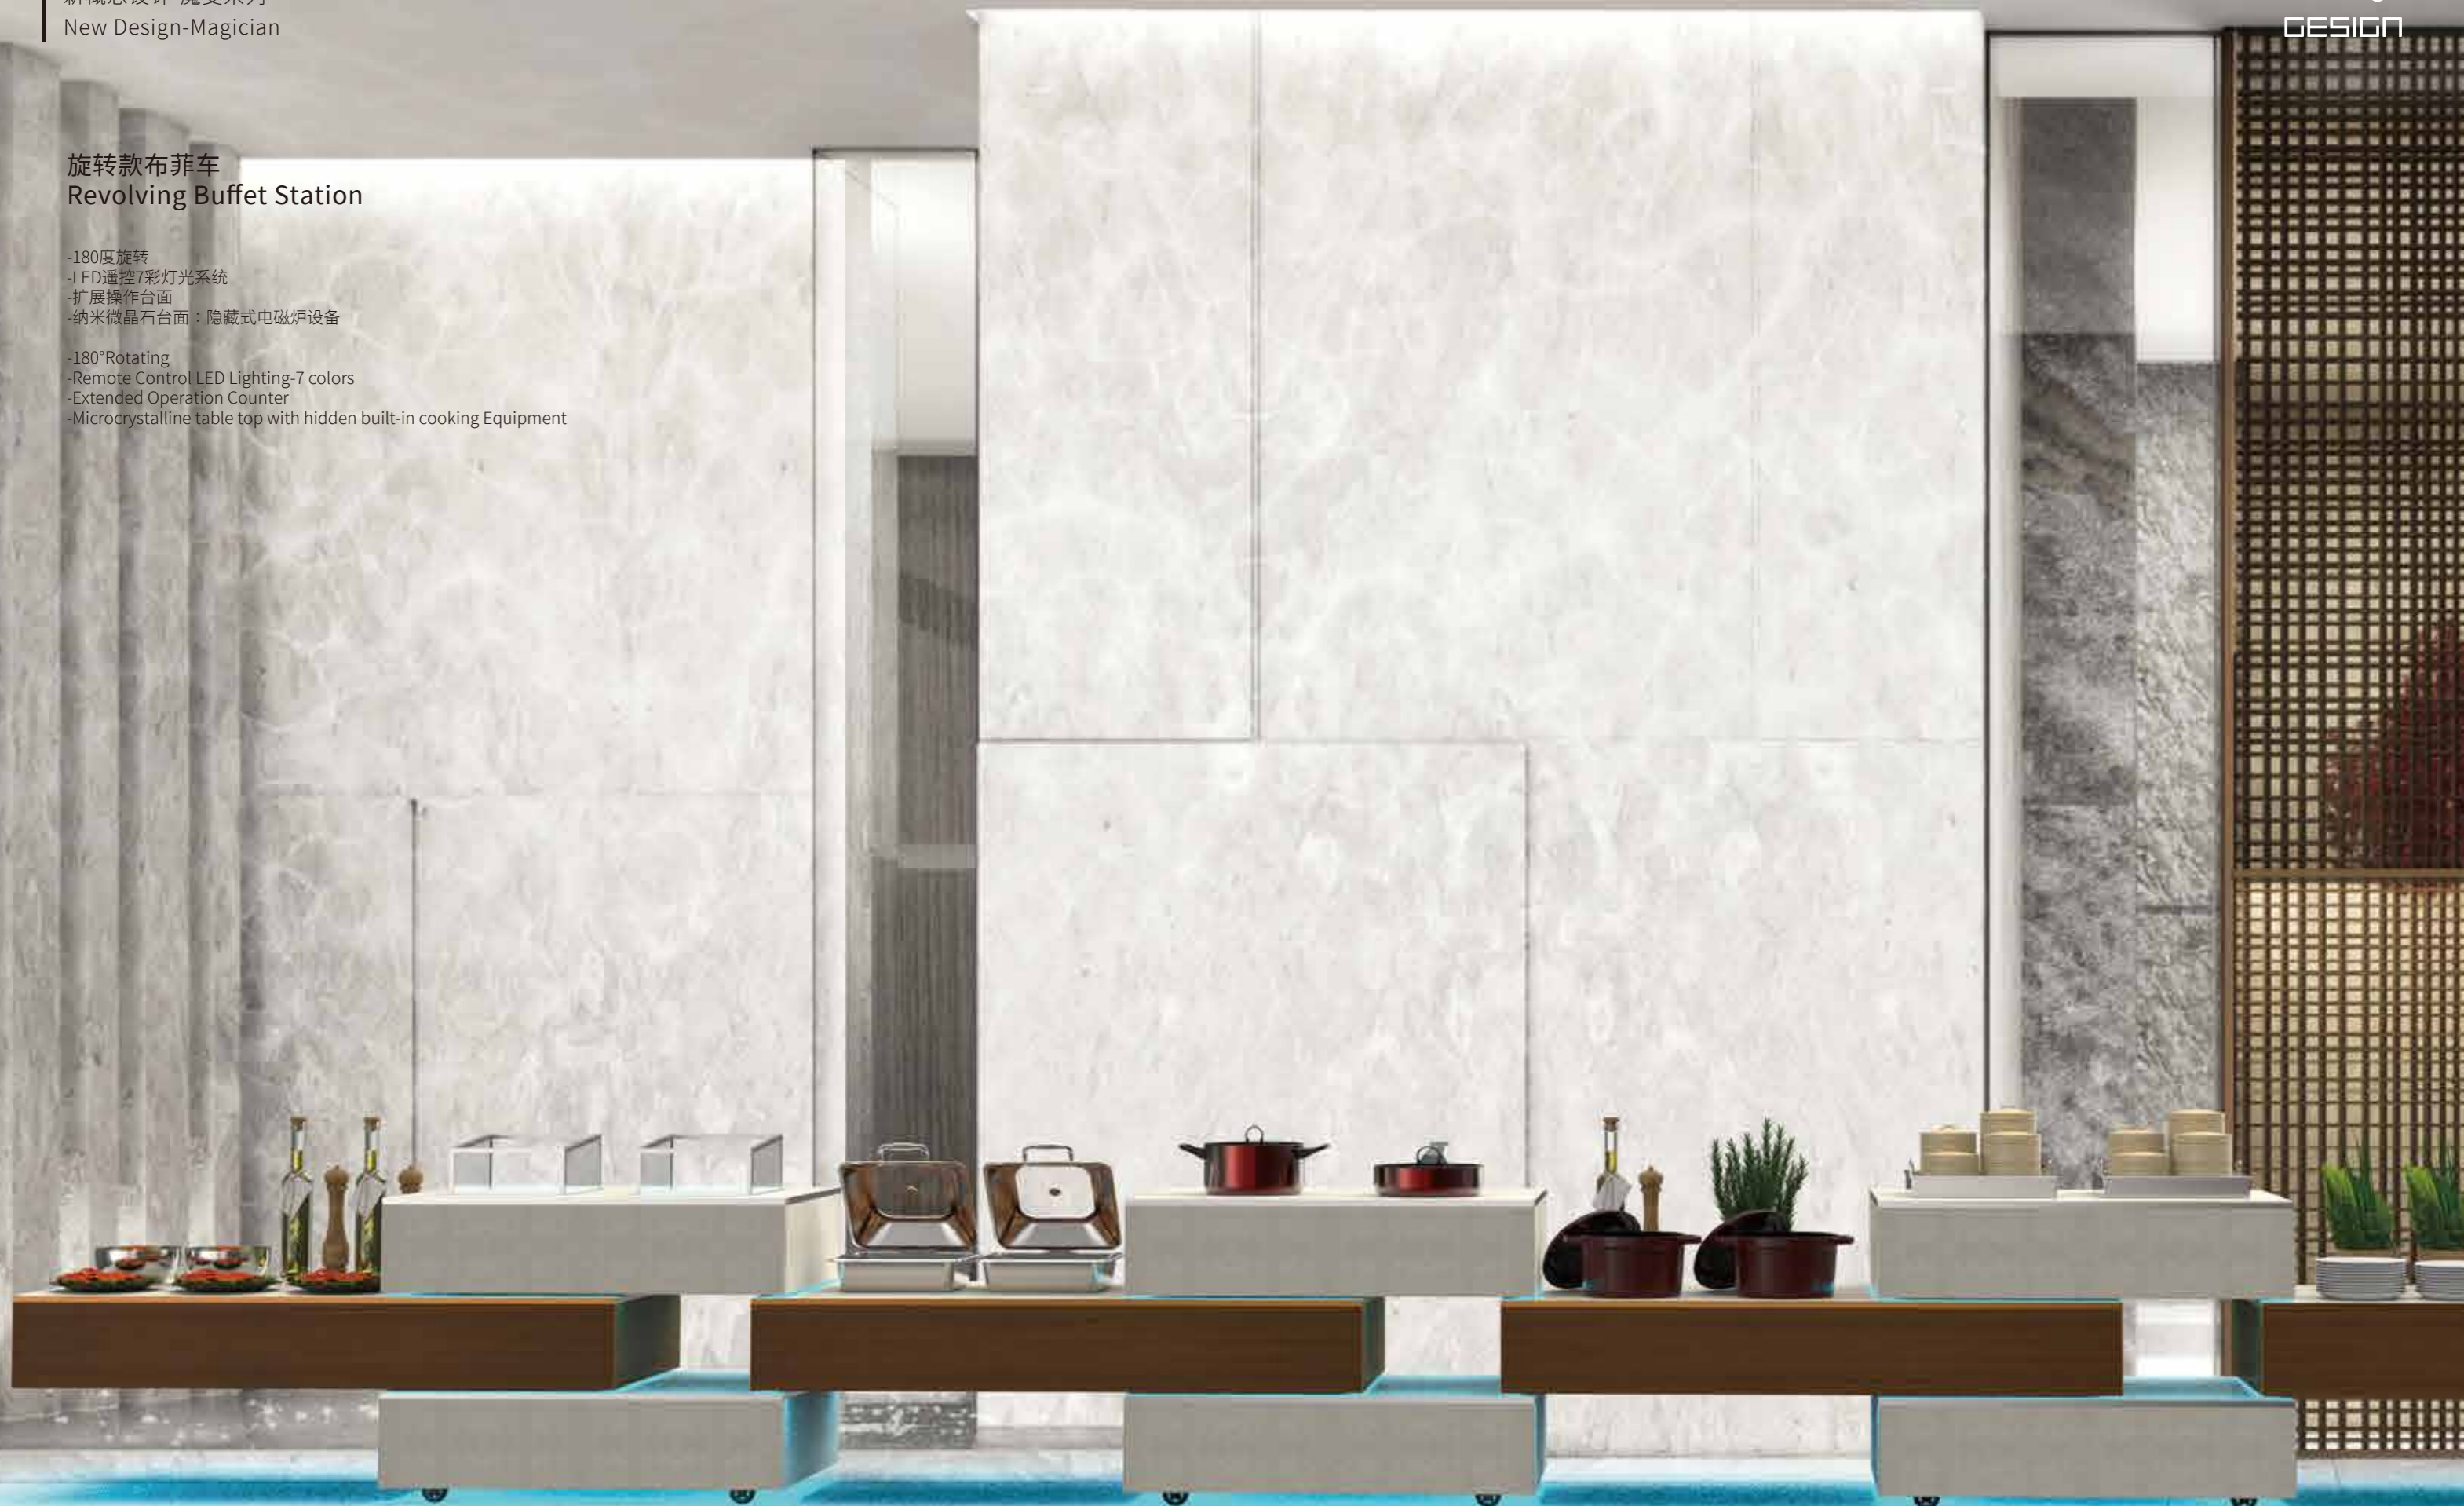

旋转款布菲车 Revolving Buffet Station

- -180度旋转
- -LED遥控7彩灯光系统
- -扩展操作台面
- -纳米微晶石台面：隐藏式电磁炉设备

- -180°Rotating
- -Remote Control LED Lighting-7 colors
- -Extended Operation Counter
- -Microcrystalline table top with hidden built-in cooking Equipment