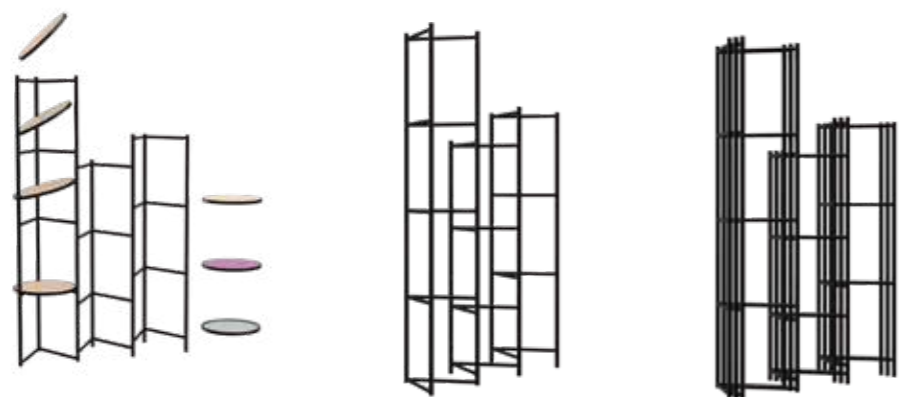

GE-KDS52G
400X400X1250/1450/1800 (H) mm
LED灯光层板
LED lighting layers