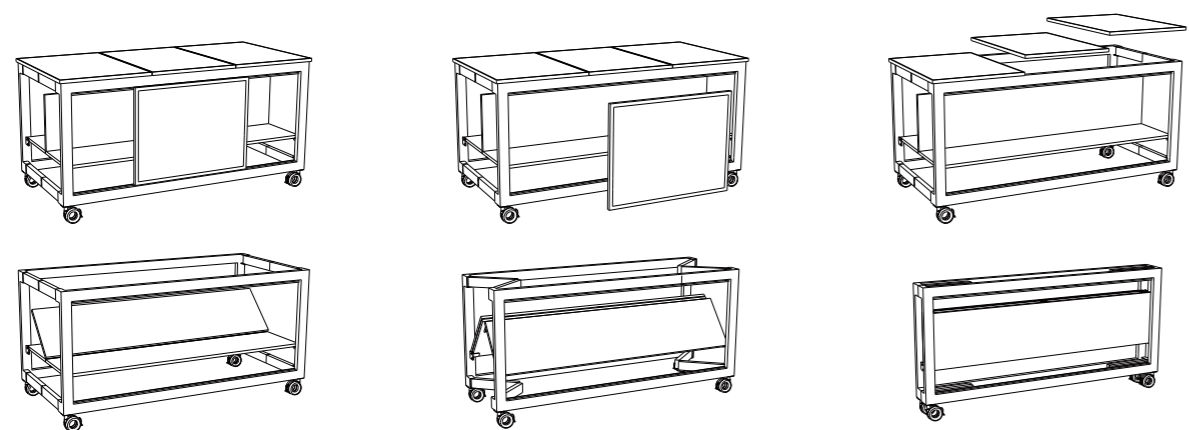

模块化前挡板
modular front panel

H款布菲车
Head-Line

H款布菲车 Head-Line

- 模块化台面
- 一步折叠
- 同步折叠式碟板
- 翻折式碗碟隔板分隔双区设计
- 带轮
- 定制前挡板设计

- Modular table top
- One step folding
- Fixed full folding dish rack
- Flip & Go dual zone dish rack
- High mobility with wheels
- Customized panels design

翻折式碗碟板 Dish rack with Foldable Divider

- 一体式碗碟层板，与框架同步折叠收放，无需花费时间安装碗碟层板
- 带翻折隔板，双区设计，优化空间利用率，使用中更加干净卫生
- 不用担心顾客看到杂乱的后厨区域

- Conjoined dish rack with folding divider panel, it can be folded with frame together, No need to cost time to install the dish rack
- Dual zone design to optimize space utilization, more clean and hygienic
- Do not worry about customers to see the messy kitchen area