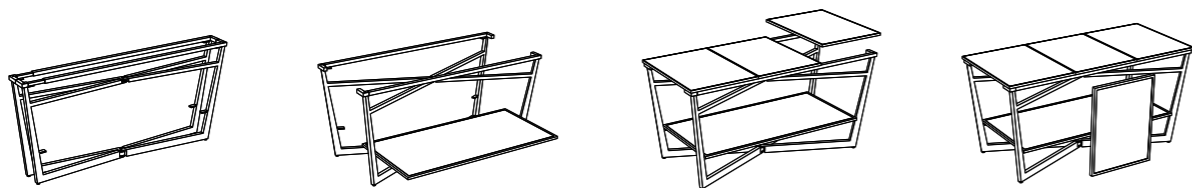

翻折式碗碟板 Dish rack with Foldable Divider

- 一体式碗碟层板，与框架同步折叠收放，无需花费时间安装碗碟层板
- 带翻折隔板，双区设计，优化空间利用率，使用中更加干净卫生
- 不用担心顾客看到杂乱的后厨区域

- Conjoined dish rack with folding divider panel, it can be folded with frame together, No need to cost time to install the dish rack
- Dual zone design to optimize space utilization, more clean and hygienic
- Do not worry about customers to see the messy kitchen area

V款布菲车
Vacation Line

- 模块化台面
- 一步折叠
- 同步折叠式碟板
- 翻折式碗碟隔板分隔双区设计
- 带轮
- 定制前挡板设计

- Modular table top
- One step folding
- Fixed full folding dish rack
- Flip & Go dual zone dish rack
- High mobility with wheels
- Customized panels design