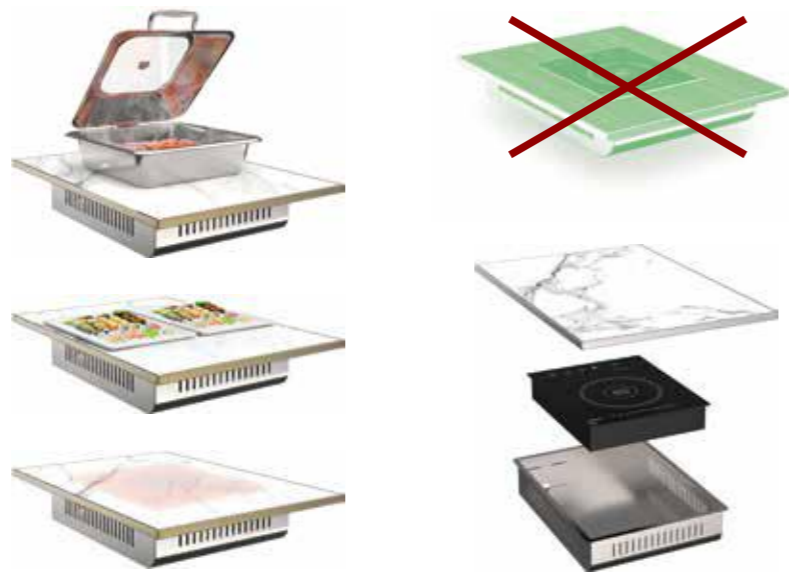

冷热模块 Cold + Hot module

- 全屏微晶板面，冷热双功能，板面温度可调控：-12° C - 120° C
- 进口变频压缩机及加热技术，制冷及加热速度极快
- 1个模块实现制冷保鲜展示和保温加热2个功能，更加环保且有效节省人工成本支出
- 制冷应用菜品：冰淇淋，布丁，甜点
- 加热应用菜品：热汤，保温各类菜品

- Full screen microcrystalline top, dual functions of cold or hot, adjustable temperature range:- 12° C - 120° C
- Imported inverter compressor and heating technology, the speed of refrigerating or heating is extremely fast
- One module can realize two functions of refrigerating and heating, which is more environmentally friendly and effectively saves labor costs
- Refrigerating: ice cream, pudding, dessert
- Heating: warm all kinds of dishes