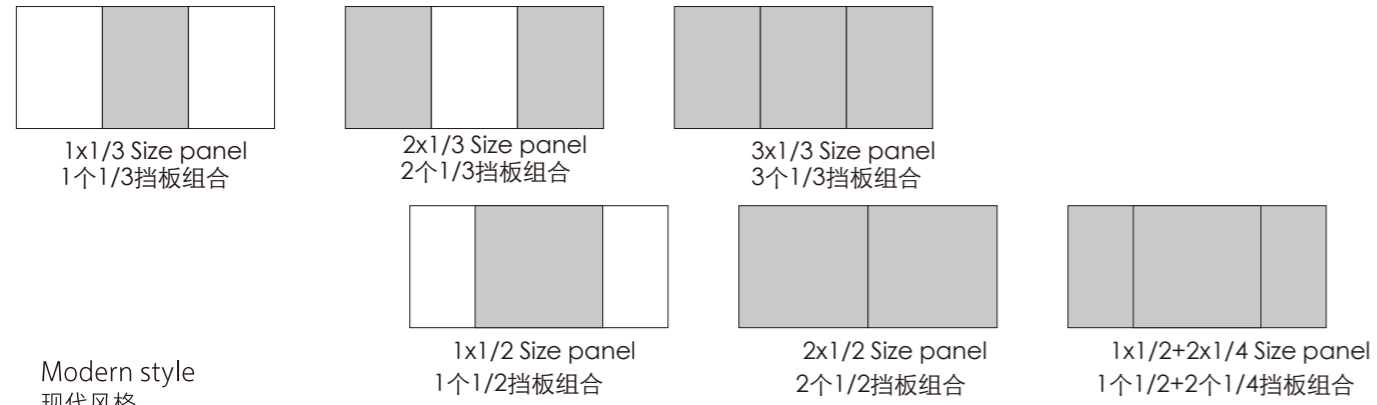

前挡板定制组合
Customized Panels Combination

Modern style
现代风格

MSL01-LED panel
LED挡板

MSL02-LED panel
LED挡板

MSL03-LED & Laser Cutting Pattern panel
LED & 激光雕刻挡板

MSL04-LED panel
LED挡板

MSL05-LED panel
LED挡板

MSP01-Panel with Printing Pattern
定制图案挡板