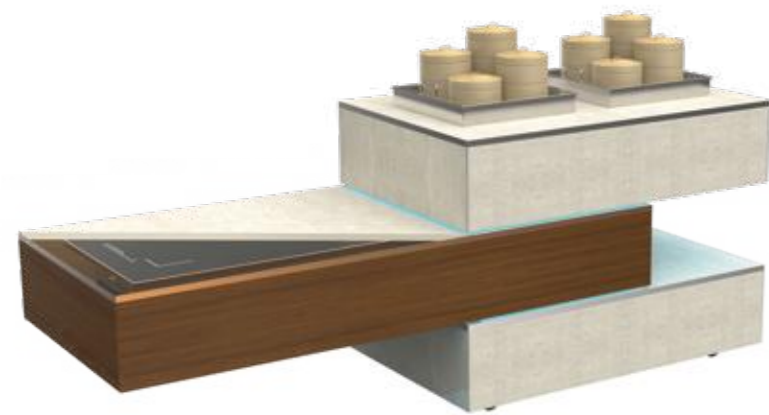

旋转布菲车 Rotating Buffet Station

- -180度旋转
- -LED遥控7彩灯光系统
- -扩展操作台面
- -纳米微晶石台面：隐藏式电磁炉设备

- -180°Rotating
- -Remote Control LED Lighting-7 colors
- -Extended Operation Counter
- -Microcrystalline table top with hidden built-in cooking Equipment

GE-MR21S(缺型号)
800X1800X850 (H) mm