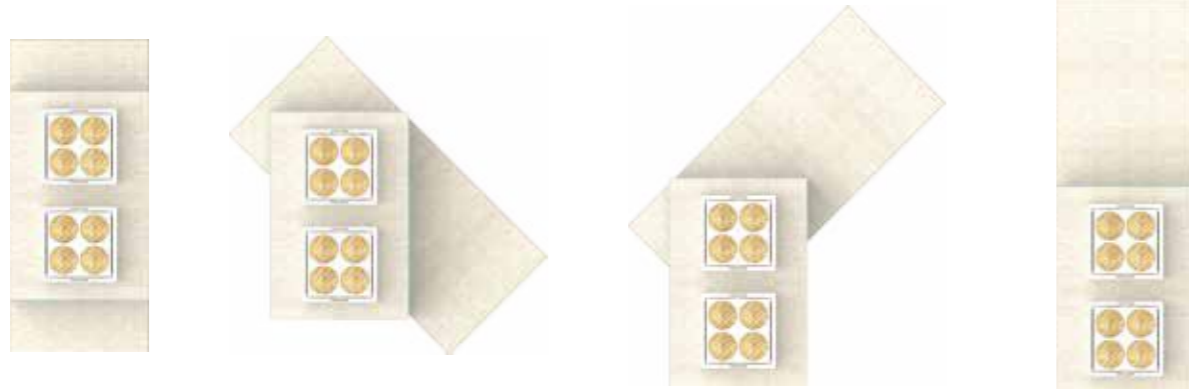

旋转布菲车 Rotating Buffet Station

- -180度旋转
- -LED遥控7彩灯光系统
- -扩展操作台面
- -纳米微晶石台面：隐藏式电磁炉设备

- -180°Rotating
- -Remote Control LED Lighting-7 colors
- -Extended Operation Counter
- -Microcrystalline table top with hidden built-in cooking Equipment

GE-MR21S(缺型号)
800X1800X850 (H) mm