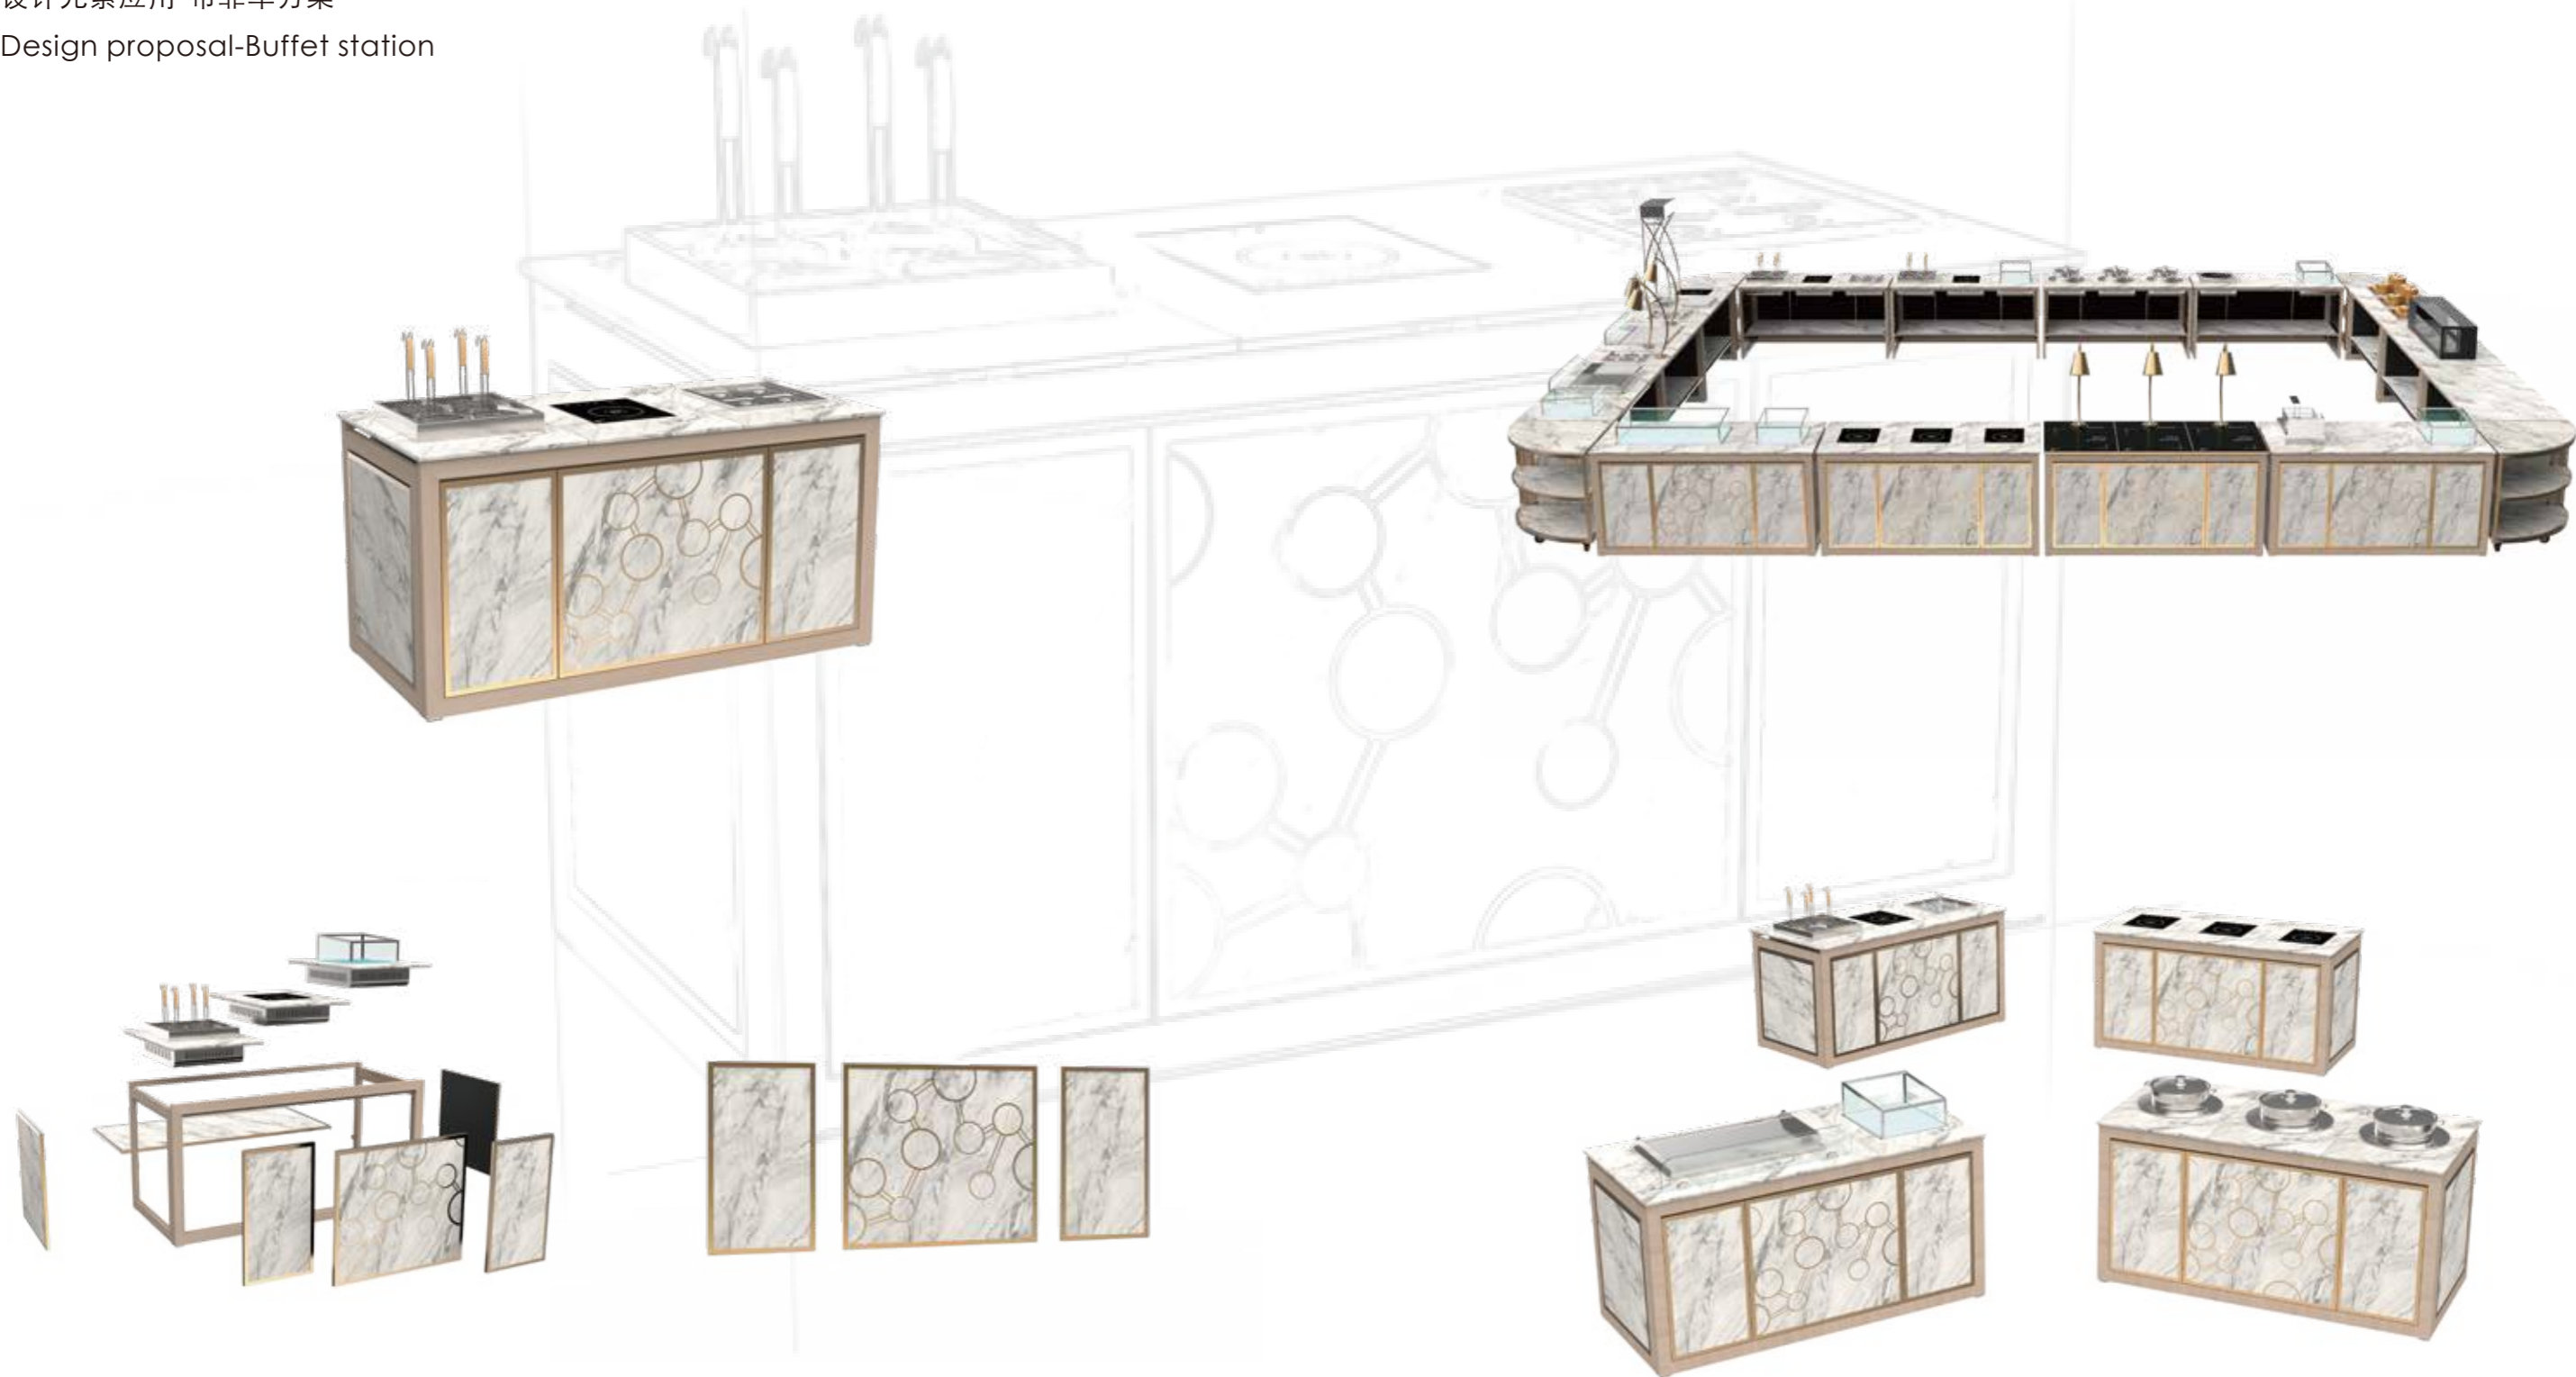

设计元素应用-布菲车方案
Design proposal-Buffer station