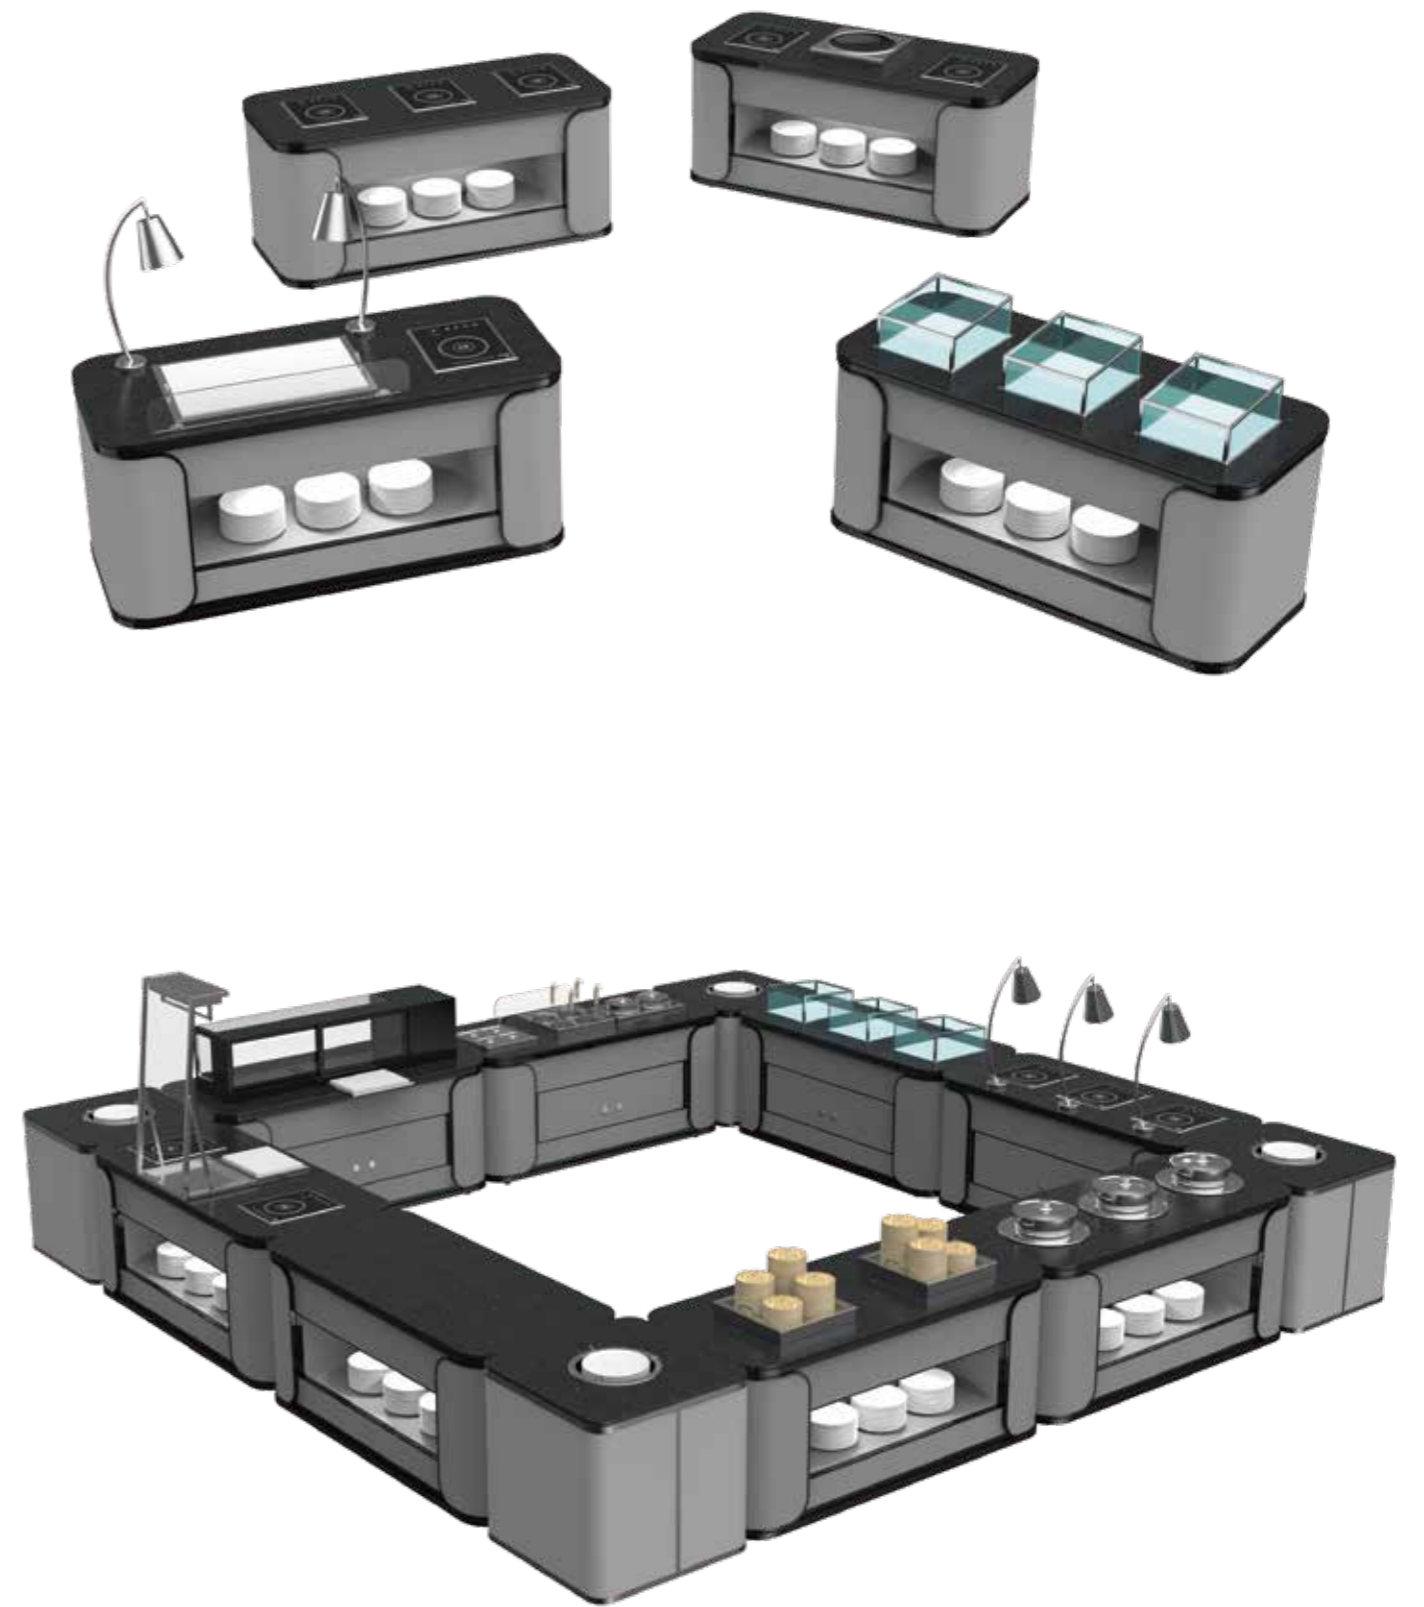

翻转式茶歇台
Folding Buffet Table

GE-CT32W
760 × 760 × 1050(H)mm

Wooden,Glass,LED table top Options
实木、玻璃、LED台面定制可选

GE-CT30W
760X760X750/900/1050(H)mm

曲线系列布菲车-简约款
Curve Line Buffet Station-Simple Style

曲线套叠茶歇台
Curve Nesting Table

1. 轻质金属台架, 可拉丝、抛光、电镀以及木纹饰面;
2. 台面可选择实木、LED、玻璃等材质;
3. 套叠结构, 使用储藏十分便捷。

1. The frame and edge is light metal, 4 finishing options: Mirror finishing, hairline, colorful plating or wooden finishing;
2. Table top option: wooden, LED top, Glass top;
3. The stackable design is very convenient for using and store.