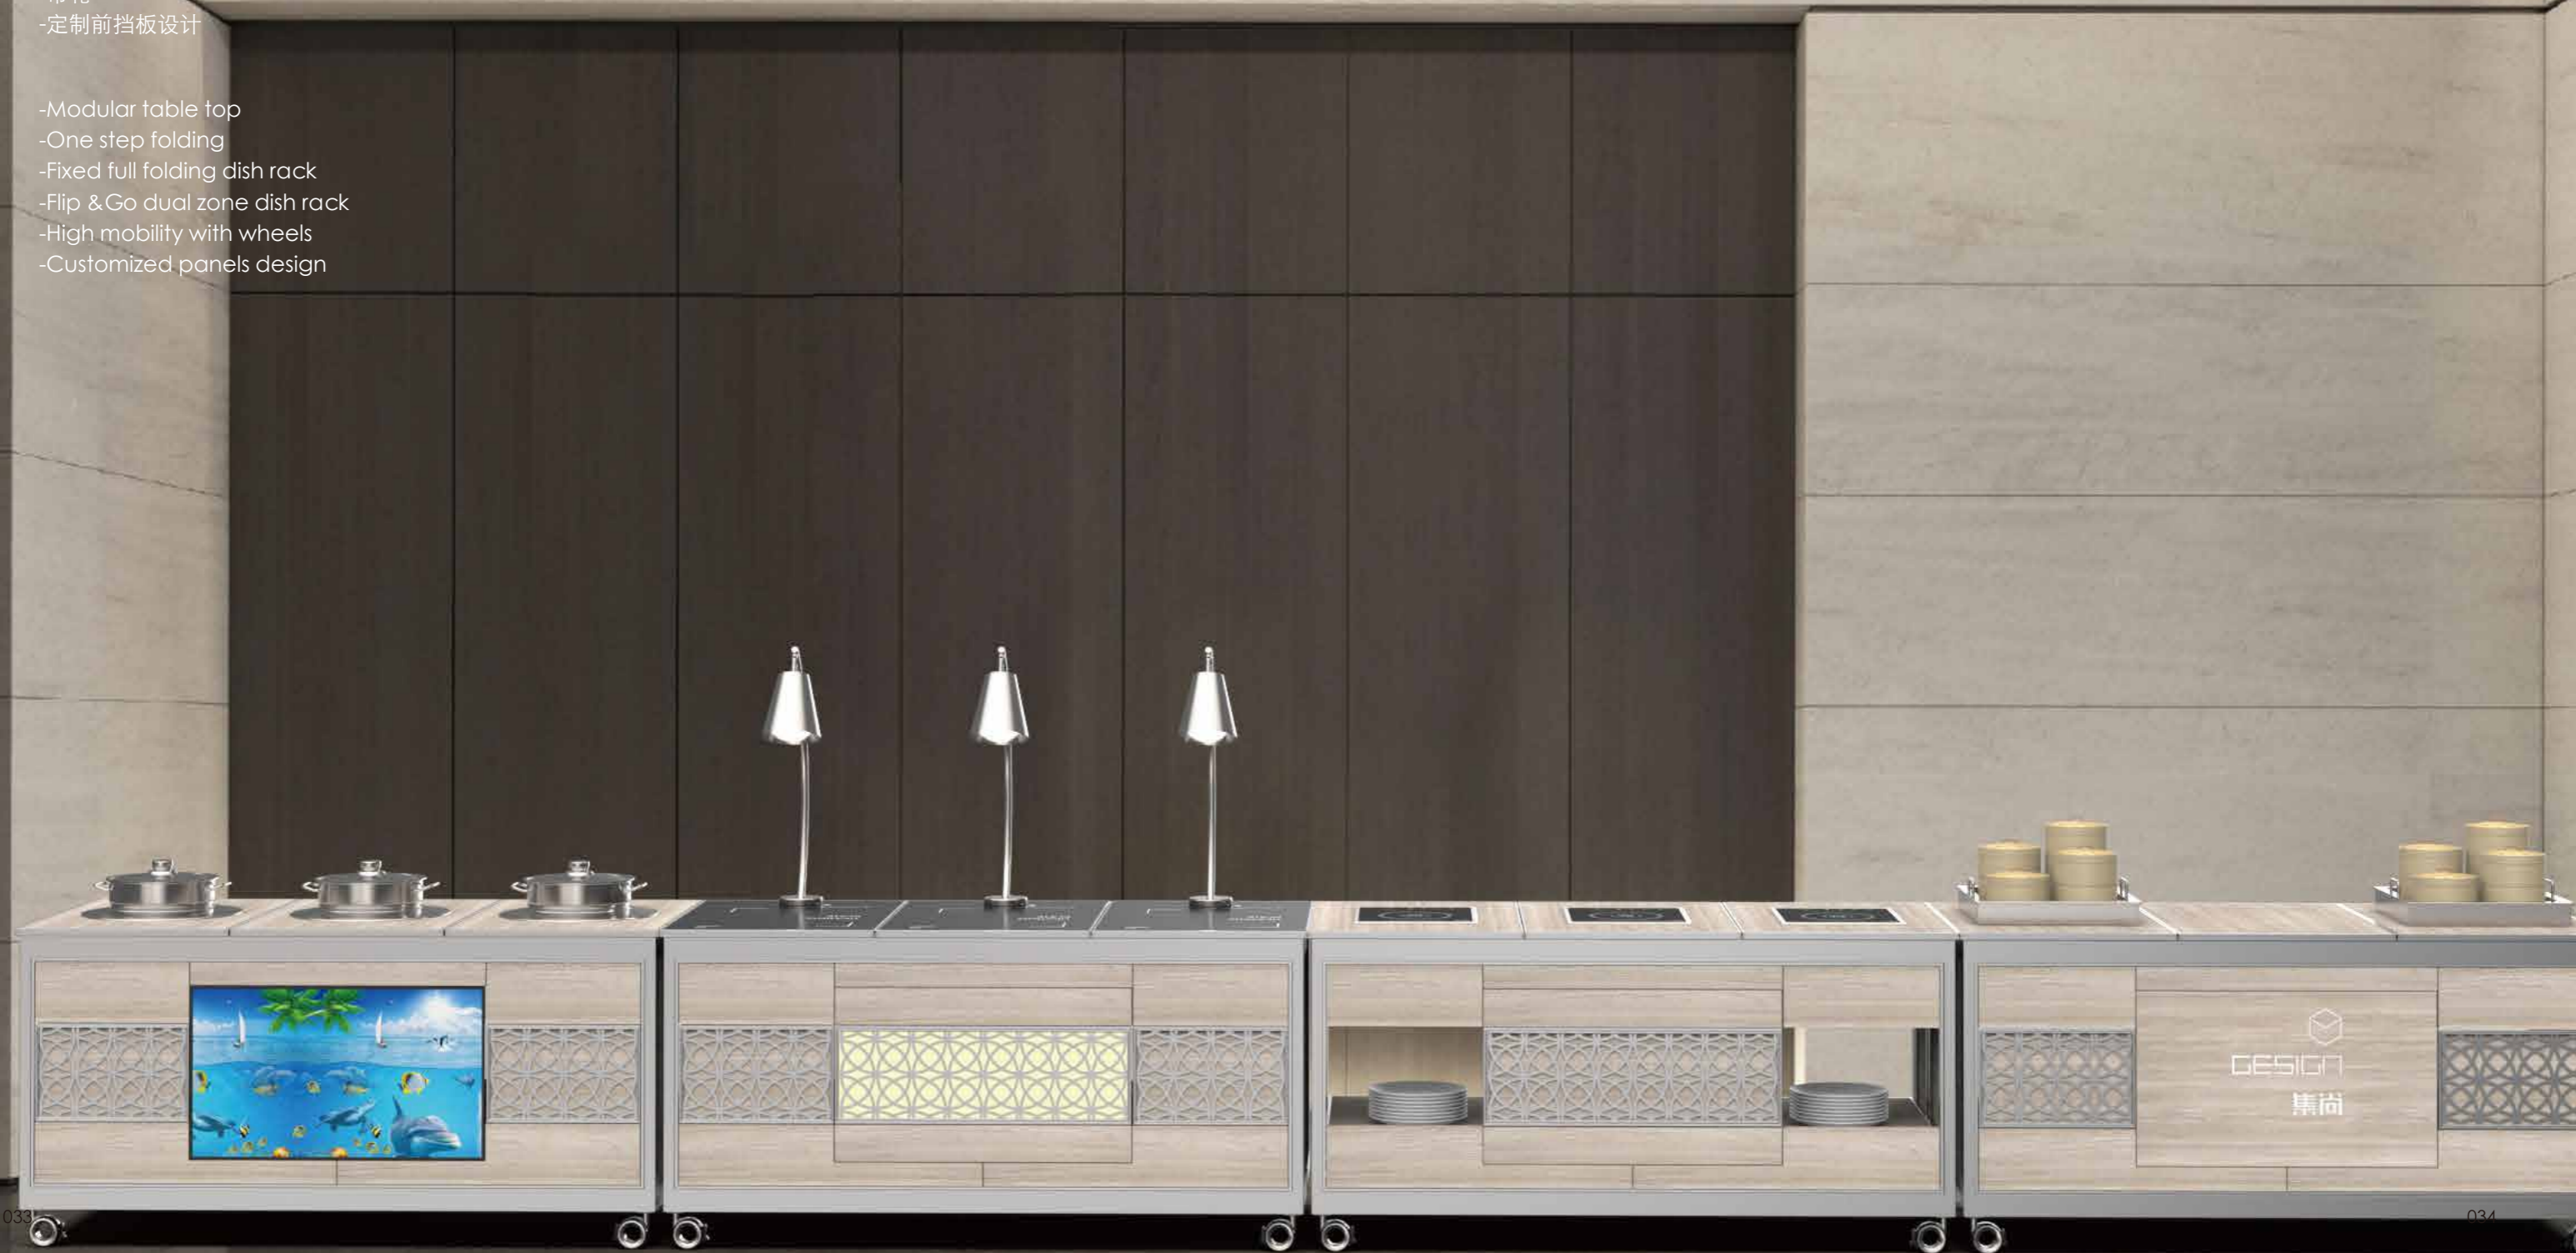

FA款布菲车
Fine-A line buffet station

- -模块化台面
- -一步折叠
- -同步折叠式碟板
- -翻折式碗碟隔板分隔双区设计
- -带轮
- -定制前挡板设计

- -Modular table top
- -One step folding
- -Fixed full folding dish rack
- -Flip & Go dual zone dish rack
- -High mobility with wheels
- -Customized panels design