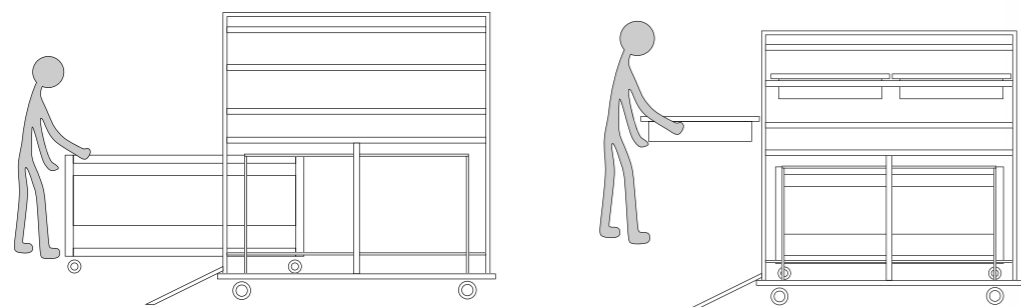

运输车
Transport Trolley

- -一辆运输车可搬运4台布菲车
- -节省成本，无需额外的运输车
- -超强的承重力
- -有防尘罩

- -One trolley carries 4 sets buffet stations
- -Cost saving, no extra trolley for is request
- -Heavy duty
- -Dust cover is available

带轮整套布菲运输车
Mobile buffet station trolley
GF-TFT02
1800X1200X2000(H)mm