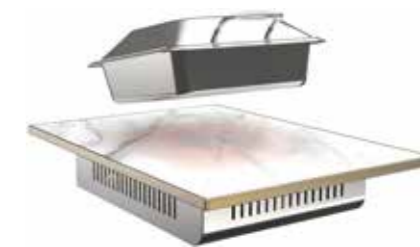

Hidden Induction Module
隐形电磁炉模块