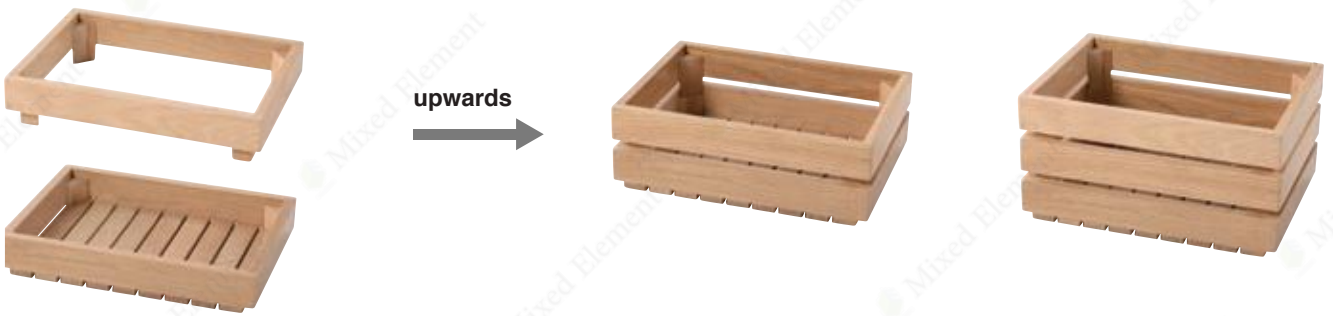

最新设计的翻盖 ( Fold TOP COVER 1/1 ) , 你可以根据需要选择打开或者关闭, 它能够  
为食物的展示提供更好的美观性、安全性, 这款翻盖是基于 1/1 的斜架作为设计开发, 所以,  
1/1 斜架上任何一种托盘的平面组合, 它都能完整地固定在上面。

When applying this new cover design (Fold TOP COVER 1/1), users can keep it  
opened or closed, in this case, this product will be capable of providing better  
appearance and safety for the food presentation. The Fold TOP COVER 1/1 was  
designed and developed based on the slanted tray stand 1/1, as a result, it can be  
used with every tray in the same level.

根据不同规格的托盘和层架的数量，每个产品可以成为蜂蜜托盘，果酱托盘、展示架、果盘、面包盒、自助餐布菲架，面包托盘。

According to the different specifications of the Tray and to increase the number of the Riser, each product can become honey Tray, jam Tray, display stand, fruit Tray, bread Box, buffet etagere, bread baskets.

downwards

upwards

downwards

upwards

根据不同规格的托盘和层架的数量，每个产品可以成为蜂蜜托盘，果酱托盘、展示架、果盘、面包盒、自助餐布菲架，面包托盘。

According to the different specifications of the Tray and to increase the number of the Riser, each product can become honey Tray, jam Tray, display stand, fruit Tray, bread Box, buffet etagere, bread baskets.