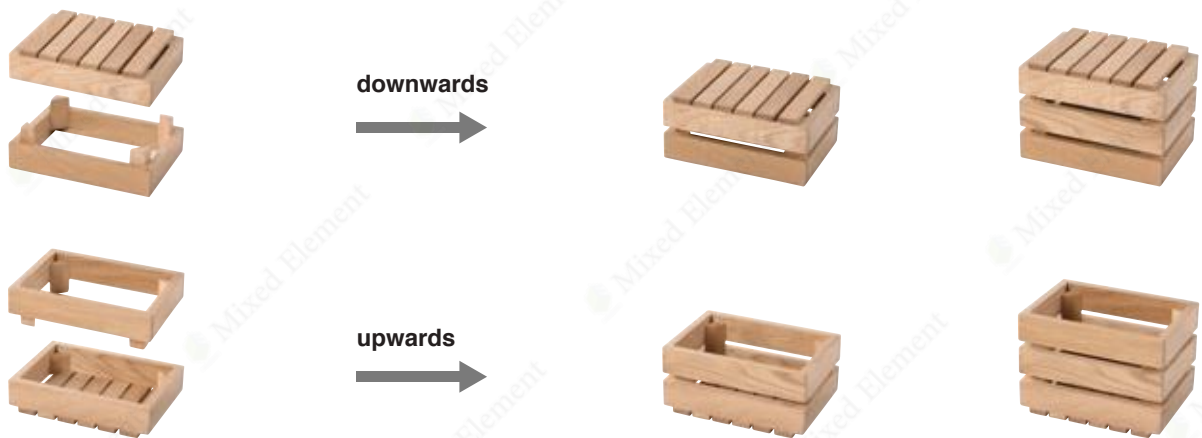

最新设计的翻盖 ( Fold TOP COVER 1/1 ) , 你可以根据需要选择打开或者关闭, 它能够  
为食物的展示提供更好的美观性、安全性, 这款翻盖是基于 1/1 的斜架作为设计开发, 所以,  
1/1 斜架上任何一种托盘的平面组合, 它都能完整地固定在上面。

When applying this new cover design (Fold TOP COVER 1/1), users can keep it  
opened or closed, in this case, this product will be capable of providing better  
appearance and safety for the food presentation. The Fold TOP COVER 1/1 was  
designed and developed based on the slanted tray stand 1/1, as a result, it can be  
used with every tray in the same level.

根据不同规格的托盘和层架的数量，每个产品可以成为蜂蜜托盘，果酱托盘、展示架、果盘、面包盒、自助餐布菲架，面包托盘。

According to the different specifications of the Tray and to increase the number of the Riser, each product can become honey Tray, jam Tray, display stand, fruit Tray, bread Box, buffet etagere, bread baskets.

downwards

upwards

downwards

upwards

根据不同规格的托盘和层架的数量，每个产品可以成为蜂蜜托盘，果酱托盘、展示架、果盘、面包盒、自助餐布菲架，面包托盘。

According to the different specifications of the Tray and to increase the number of the Riser, each product can become honey Tray, jam Tray, display stand, fruit Tray, bread Box, buffet etagere, bread baskets.