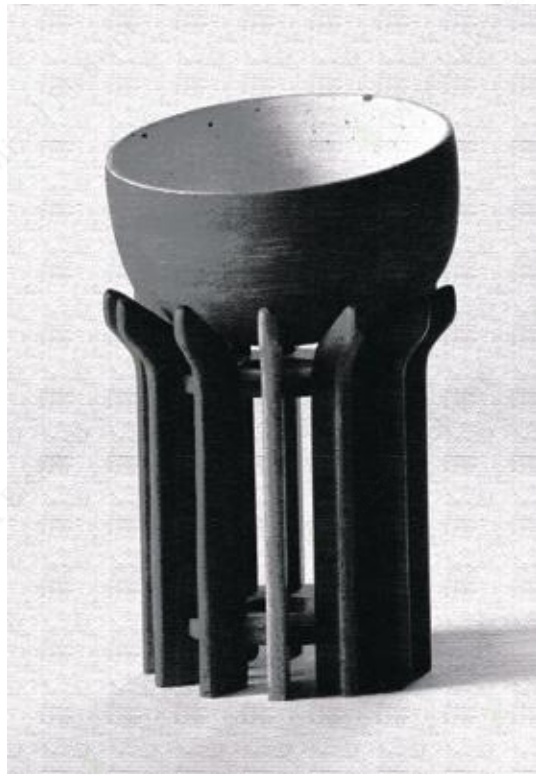

創始人 & 產品高級顧問
Founder & Senior Product Consultant