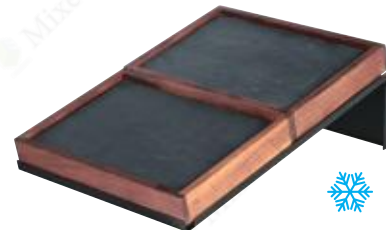

71380	Stand	1/1	52x37.5x(2-14.5)cm	1pc
810055-W-3C	Cooling Tray	1/2	37x26.5x6cm	2pcs