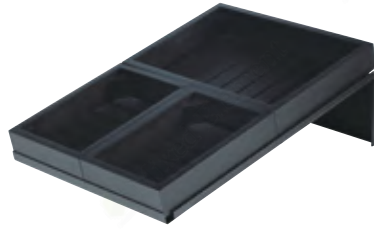

71380	Stand	1/1	52x37.5x(2-14.5)cm	1pc
810055-B-3	Tray	1/2	37x26.5x6cm	1pc
810055-B-4	Tray	1/4	26.5x18.5x6cm	2pcs