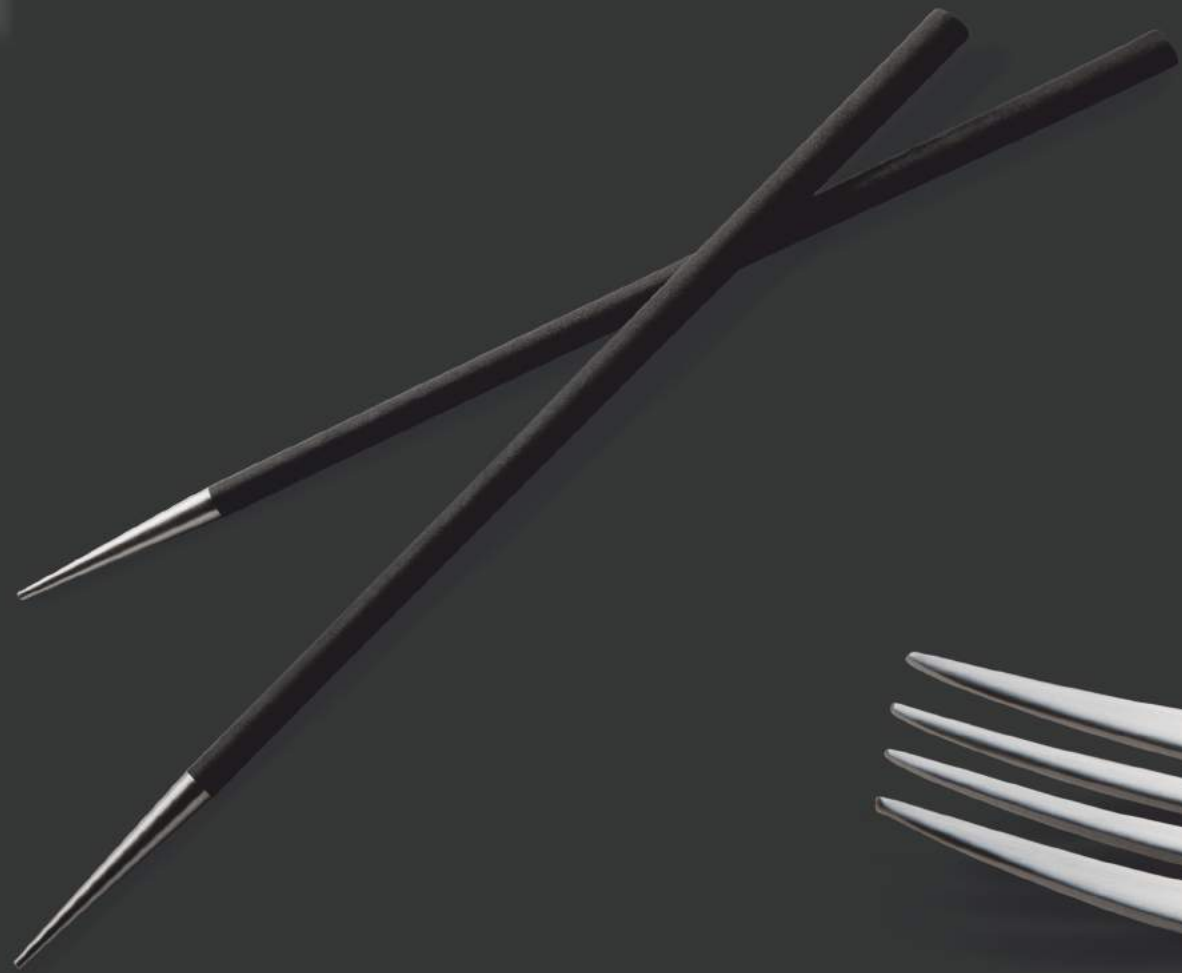

neon
steel and
resine

FACE[®]

chopstick

FACE[®]

made
in portugal

neon

steel and
resine

FACE[®]