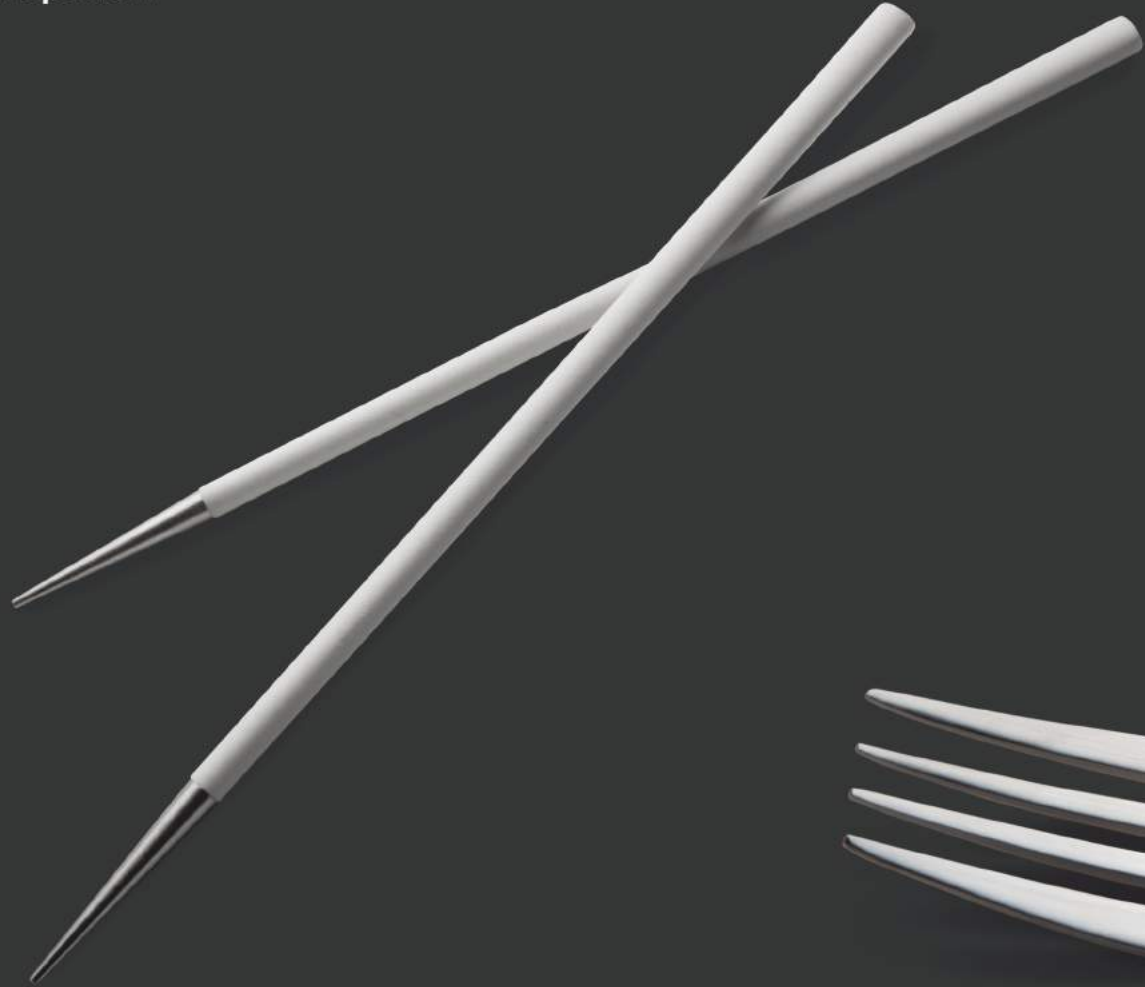

chopstick

FACE®
made
in portugal

neon
steel and
resine

FACE®